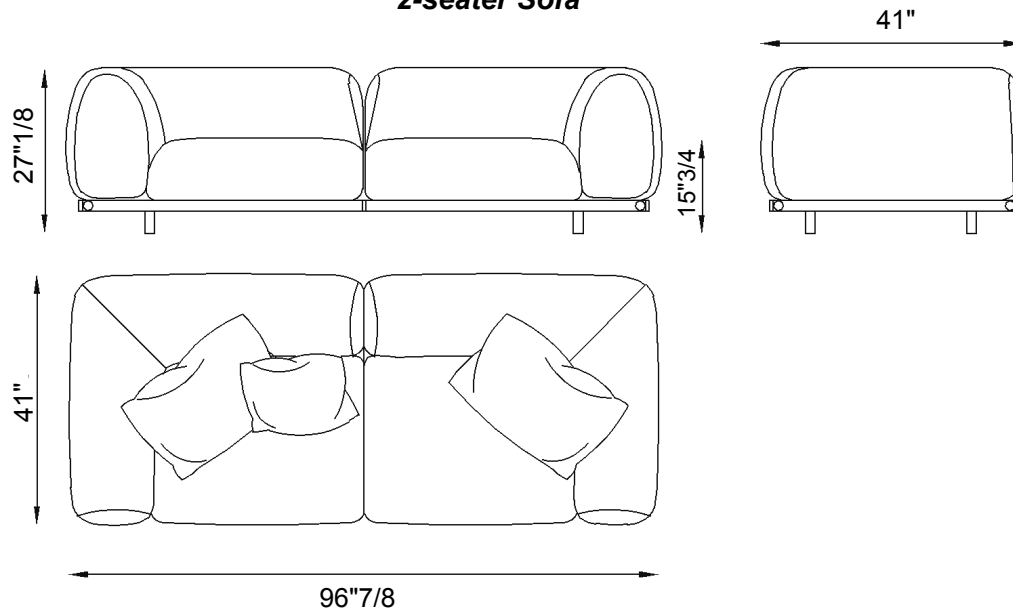

Finishes & Materials

Cover: Fabric.

Structure: Stained Mahogany.

Details: Chrome metal.

Amalfi

Dimensions

2-seater Sofa: 96"7/8W x 41"D x 27"1/8H

3-seater Sofa: 131"7/8W x 41"D x 27"1/8H

Seat height: 15"3/4

2-seater Sofa

3-seater Sofa