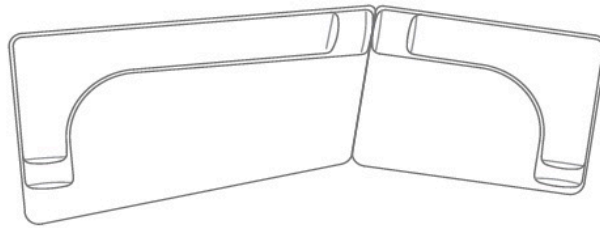

Bali

Description

The Bali Sofa is a versatile seating system defined by its plush, distinctive cylindrical armrests and back cushions. Available in luxurious Leather or Fabric, it is offered as a single unit or a Sectional (six different two-element compositions). The final touch of elegance is provided by subtle Bronzed Brass details, making it an essential piece of designer furniture. Made in Italy.

Finishes and materials

Details: Bronzed Brass.

Cover: Fabric Cat. A / Fabric Cat. B / Leather Cat. C / Leather Cat. D

Bali

Elements

A: 82"1/4W x 46"7/8D x 27"1/4H

B: 51"5/8W x 39"3/8D x 27"1/4H

C: 52"3/8W x 60"1/4D x 27"1/4H

D: 85"1/4W x 67"D x 27"1/4H

Bali

Compositions

Sofa (single-element): 110"1/4W x 39"3/8D x 27"1/2H

Composition 1: 104"3/4W x 60"1/4D x 27"1/2H

Composition 2: 137"3/4W x 67"D x 27"1/2H

Bali

Compositions

Composition 3: 133"7/8W x 53"1/2D x 27"1/2H

Composition 4: 137"3/4W x 67"D x 27"1/2H

Bali

Compositions

Composition 5: 170"1/2W x 67"D x 27"1/2H

Composition 6: 155"1/2W x 78"3/4D x 27"1/2H