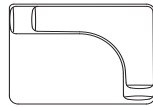

Finishes and materials

Details: Bronzed Brass.

Cover: Fabric Cat. A / Fabric Cat. B / Leather Cat. C / Leather Cat. D

Bali

Elements

A: 82"1/4W x 46"7/8D x 27"1/4H

B: 51"5/8W x 39"3/8D x 27"1/4H

C: 52"3/8W x 60"1/4D x 27"1/4H

D: 85"1/4W x 67"D x 27"1/4H

Bali

Compositions

Sofa (single-element): 110"1/4W x 39"3/8D x 27"1/2H

Composition 1: 104"3/4W x 60"1/4D x 27"1/2H

Composition 2: 137"3/4W x 67"D x 27"1/2H

Bali

Compositions

Composition 3: 133"7/8W x 53"1/2D x 27"1/2H

Composition 4: 137"3/4W x 67"D x 27"1/2H

Bali

Compositions

Composition 5: 170"1/2W x 67"D x 27"1/2H

Composition 6: 155"1/2W x 78"3/4D x 27"1/2H