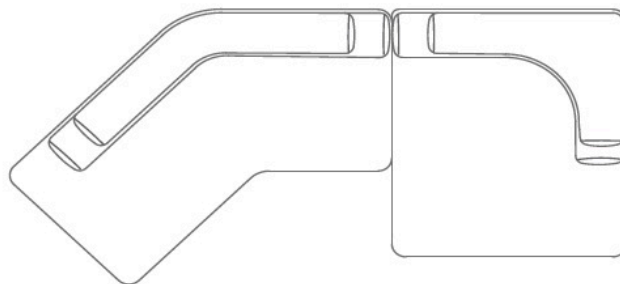

Finishes and materials

Details: Bronzed Brass.

Cover: Fabric Cat. A / Fabric Cat. B / Leather Cat. C / Leather Cat. D

Bali

Elements

A: 82"1/4W x 46"7/8D x 27"1/4H

B: 51"5/8W x 39"3/8D x 27"1/4H

C: 52"3/8W x 60"1/4D x 27"1/4H

D: 85"1/4W x 67"D x 27"1/4H

Bali

Compositions

Sofa (single-element): 110"1/4W x 39"3/8D x 27"1/2H

Composition 1: 104"3/4W x 60"1/4D x 27"1/2H

Composition 2: 137"3/4W x 67"D x 27"1/2H

Bali

Compositions

Composition 3: 133"7/8W x 53"1/2D x 27"1/2H

Composition 4: 137"3/4W x 67"D x 27"1/2H

Bali

Compositions

Composition 5: 170"1/2W x 67"D x 27"1/2H

Composition 6: 155"1/2W x 78"3/4D x 27"1/2H