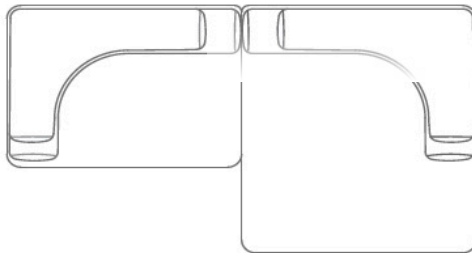

Finishes and materials

Details: Bronzed Brass.

Cover: Fabric Cat. A / Fabric Cat. B / Leather Cat. C / Leather Cat. D

Bali

Elements

A: 82"1/4W x 46"7/8D x 27"1/4H

B: 51"5/8W x 39"3/8D x 27"1/4H

C: 52"3/8W x 60"1/4D x 27"1/4H

D: 85"1/4W x 67"D x 27"1/4H

Bali

Compositions

Sofa (single-element): 110"1/4W x 39"3/8D x 27"1/2H

Composition 1: 104"3/4W x 60"1/4D x 27"1/2H

Composition 2: 137"3/4W x 67"D x 27"1/2H

Bali

Compositions

Composition 3: 133"7/8W x 53"1/2D x 27"1/2H

Composition 4: 137"3/4W x 67"D x 27"1/2H

Bali

Compositions

Composition 5: 170"1/2W x 67"D x 27"1/2H

Composition 6: 155"1/2W x 78"3/4D x 27"1/2H