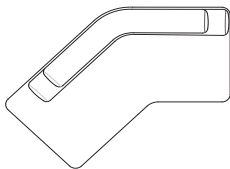

Finishes and materials

Details: Bronzed Brass.

Cover: Fabric Cat. A / Fabric Cat. B / Leather Cat. C / Leather Cat. D

Bali

Elements

A: 82"1/4W x 46"7/8D x 27"1/4H

B: 51"5/8W x 39"3/8D x 27"1/4H

C: 52"3/8W x 60"1/4D x 27"1/4H

D: 85"1/4W x 67"D x 27"1/4H

Bali

Compositions

Sofa (single-element): 110"1/4W x 39"3/8D x 27"1/2H

Composition 1: 104"3/4W x 60"1/4D x 27"1/2H

Composition 2: 137"3/4W x 67"D x 27"1/2H

Bali

Compositions

Composition 3: 133"7/8W x 53"1/2D x 27"1/2H

Composition 4: 137"3/4W x 67"D x 27"1/2H

Bali

Compositions

Composition 5: 170"1/2W x 67"D x 27"1/2H

Composition 6: 155"1/2W x 78"3/4D x 27"1/2H