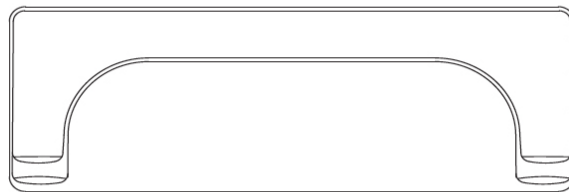

Bali

Description

The Bali Sofa is a versatile seating system defined by its plush, distinctive cylindrical armrests and back cushions. Available in luxurious Leather or Fabric, it is offered as a single unit or a Sectional (six different two-element compositions). The final touch of elegance is provided by subtle Bronzed Brass details, making it an essential piece of designer furniture. Made in Italy.

Finishes and materials

Details: Bronzed Brass.

Cover: Fabric Cat. A / Fabric Cat. B / Leather Cat. C / Leather Cat. D

Bali

Elements

A: 82"1/4W x 46"7/8D x 27"1/4H

B: 51"5/8W x 39"3/8D x 27"1/4H

C: 52"3/8W x 60"1/4D x 27"1/4H

D: 85"1/4W x 67"D x 27"1/4H

Bali

Compositions

Sofa (single-element): 110"1/4W x 39"3/8D x 27"1/2H

Composition 1: 104"3/4W x 60"1/4D x 27"1/2H

Composition 2: 137"3/4W x 67"D x 27"1/2H

Bali

Compositions

Composition 3: 133"7/8W x 53"1/2D x 27"1/2H

Composition 4: 137"3/4W x 67"D x 27"1/2H

Bali

Compositions

Composition 5: 170"1/2W x 67"D x 27"1/2H

Composition 6: 155"1/2W x 78"3/4D x 27"1/2H