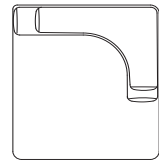

Finishes and materials

Details: Bronzed Brass.

Cover: Fabric Cat. A / Fabric Cat. B / Leather Cat. C / Leather Cat. D

Bali

Elements

A: 82"1/4W x 46"7/8D x 27"1/4H

B: 51"5/8W x 39"3/8D x 27"1/4H

C: 52"3/8W x 60"1/4D x 27"1/4H

D: 85"1/4W x 67"D x 27"1/4H

Bali

Compositions

Sofa (single-element): 110"1/4W x 39"3/8D x 27"1/2H

Composition 1: 104"3/4W x 60"1/4D x 27"1/2H

Composition 2: 137"3/4W x 67"D x 27"1/2H

Bali

Compositions

Composition 3: 133"7/8W x 53"1/2D x 27"1/2H

Composition 4: 137"3/4W x 67"D x 27"1/2H

Bali

Compositions

Composition 5: 170"1/2W x 67"D x 27"1/2H

Composition 6: 155"1/2W x 78"3/4D x 27"1/2H