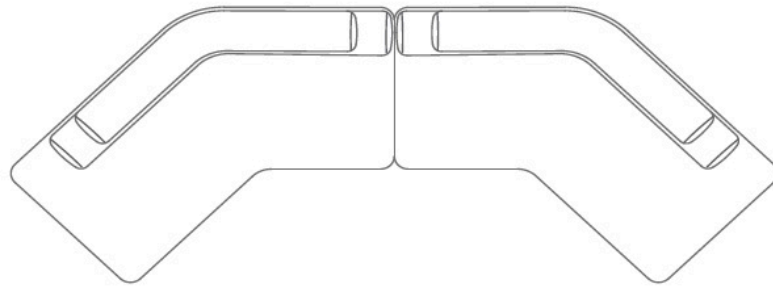

Finishes and materials

Details: Bronzed Brass.

Cover: Fabric Cat. A / Fabric Cat. B / Leather Cat. C / Leather Cat. D

Bali

Elements

A: 82"1/4W x 46"7/8D x 27"1/4H

B: 51"5/8W x 39"3/8D x 27"1/4H

C: 52"3/8W x 60"1/4D x 27"1/4H

D: 85"1/4W x 67"D x 27"1/4H

Bali

Compositions

Sofa (single-element): 110"1/4W x 39"3/8D x 27"1/2H

Composition 1: 104"3/4W x 60"1/4D x 27"1/2H

Composition 2: 137"3/4W x 67"D x 27"1/2H

Bali

Compositions

Composition 3: 133"7/8W x 53"1/2D x 27"1/2H

Composition 4: 137"3/4W x 67"D x 27"1/2H

Bali

Compositions

Composition 5: 170"1/2W x 67"D x 27"1/2H

Composition 6: 155"1/2W x 78"3/4D x 27"1/2H