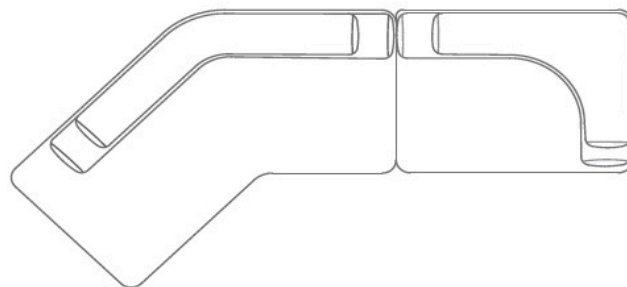

Finishes and materials

Details: Bronzed Brass.

Cover: Fabric Cat. A / Fabric Cat. B / Leather Cat. C / Leather Cat. D

Bali

Elements

A: 82"1/4W x 46"7/8D x 27"1/4H

B: 51"5/8W x 39"3/8D x 27"1/4H

C: 52"3/8W x 60"1/4D x 27"1/4H

D: 85"1/4W x 67"D x 27"1/4H

Bali

Compositions

Sofa (single-element): 110"1/4W x 39"3/8D x 27"1/2H

Composition 1: 104"3/4W x 60"1/4D x 27"1/2H

Composition 2: 137"3/4W x 67"D x 27"1/2H

Bali

Compositions

Composition 3: 133"7/8W x 53"1/2D x 27"1/2H

Composition 4: 137"3/4W x 67"D x 27"1/2H

Bali

Compositions

Composition 5: 170"1/2W x 67"D x 27"1/2H

Composition 6: 155"1/2W x 78"3/4D x 27"1/2H