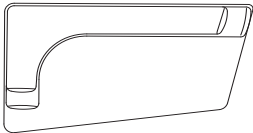

Bali

Description

The Bali Sofa is a versatile seating system defined by its plush, distinctive cylindrical armrests and back cushions. Available in luxurious Leather or Fabric, it is offered as a single unit or a Sectional (six different two-element compositions). The final touch of elegance is provided by subtle Bronzed Brass details, making it an essential piece of designer furniture. Made in Italy.

Finishes and materials

Details: Bronzed Brass.

Cover: Fabric Cat. A / Fabric Cat. B / Leather Cat. C / Leather Cat. D

Bali

Elements

A: 82"1/4W x 46"7/8D x 27"1/4H

B: 51"5/8W x 39"3/8D x 27"1/4H

C: 52"3/8W x 60"1/4D x 27"1/4H

D: 85"1/4W x 67"D x 27"1/4H

Bali

Compositions

Sofa (single-element): 110"1/4W x 39"3/8D x 27"1/2H

Composition 1: 104"3/4W x 60"1/4D x 27"1/2H

Composition 2: 137"3/4W x 67"D x 27"1/2H

Bali

Compositions

Composition 3: 133"7/8W x 53"1/2D x 27"1/2H

Composition 4: 137"3/4W x 67"D x 27"1/2H

Bali

Compositions

Composition 5: 170"1/2W x 67"D x 27"1/2H

Composition 6: 155"1/2W x 78"3/4D x 27"1/2H