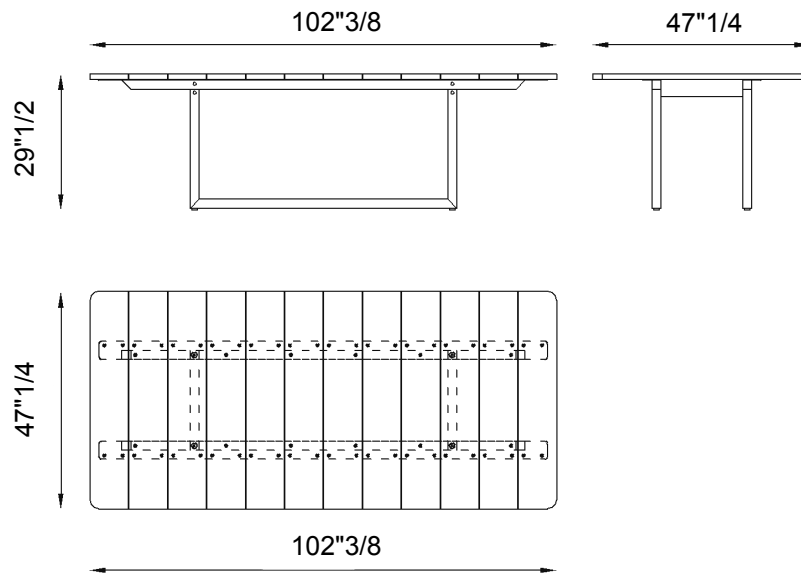

Finishes & Materials

Top: Wood or marble.
Structure: Outdoor bronze steel.

Mirage

Dimensions

Size A: 102"3/8W x 47"1/4D x 29"1/2H

Size B: 118"1/8W x 47"1/4D x 29"1/2H

Size A

Size B