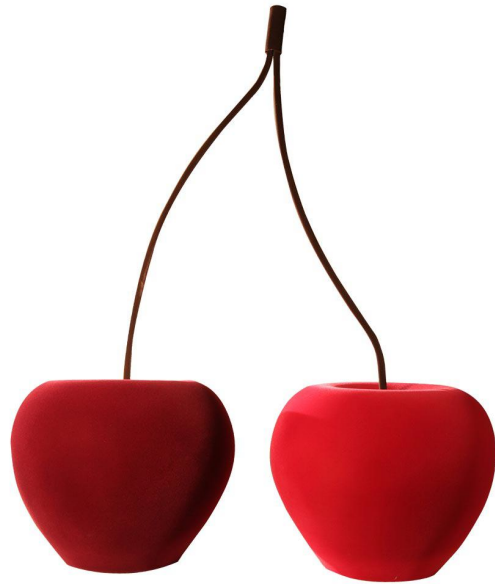

Cherry Velvet

Description

Elevate your décor with these exquisite floor ceramic cherry sculptures, featuring a sumptuous ruby-colored velvet finish that radiates elegance and allure. Available in small or big sizes, or as a striking double version with two oversized cherries, each piece captures a playful yet refined spirit. The velvet surface enriches the tactile experience, transforming these sculptures into sophisticated accents that bring color, texture and contemporary luxury to any interior. Made in Italy.

Dimensions

Cherry Floor Small: Ø10"1/4 x 33"1/2H

Cherry Floor Big: Ø17" x 44"1/2H

Set of 2:

Cherry Floor Small + Cherry Floor Big

Cherry Floor Double:

35"3/8W x 17"D x 44"1/2H