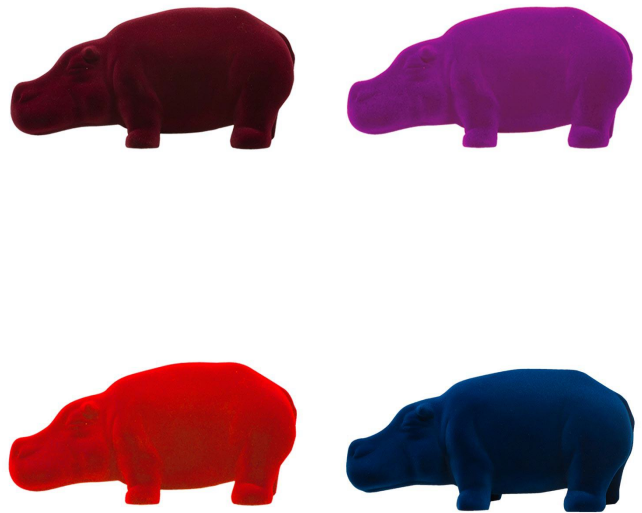

Hippo

Description

Introducing a captivating trio of ceramic hippopotamuses sculptures, available in mini, medium and large sizes, each meticulously crafted with a sumptuous velvet finish. Offered in an array of sophisticated color options, this set transforms playful forms into elegant decorative accents. The tactile velvet surface enhances their presence, creating a harmonious blend of whimsy and refinement that elevates any interior with charm and contemporary sophistication. Made in Italy.

Dimensions

Hippo Mini: 10¹/₄W x 5¹/₈D x 5¹/₈H
Hippo Medium: 13"W x 6⁵/₈D x 7¹/₂H
Hippo Big: 31¹/₂W x 13³/₈D x 13³/₄H

Set of 3:
Hippo Mini + Hippo Medium + Hippo Big