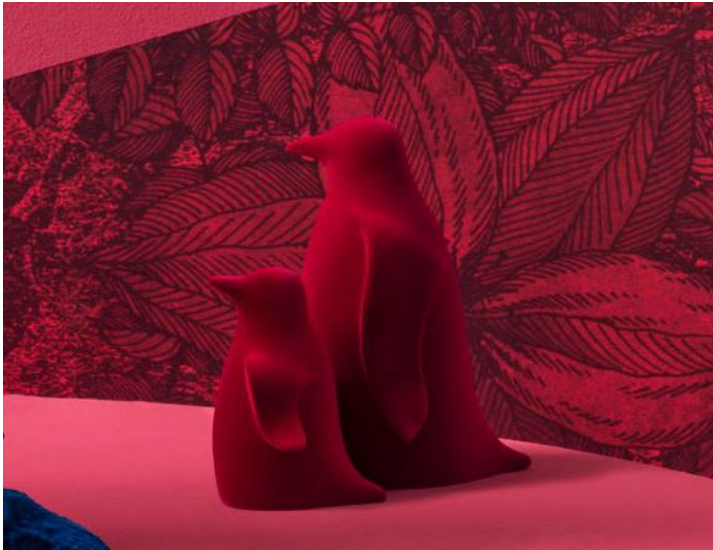

### *Description*

Pingo is a refined ceramic penguin sculpture that blend playful charm with contemporary elegance. Presented in a set of complementary mini and large sizes, each piece is available in sumptuous ruby or petrol blue velvet finishes that capture light and texture with exquisite subtlety.