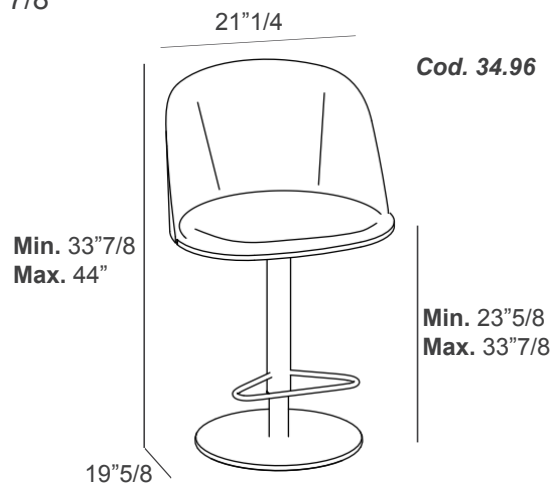

Agatha

Design: E-GGS

Description

Featuring luxurious details in chromed or lacquered steel with various finishes and a range of covers for the seat, this stool seamlessly blends classic and contemporary styles. Its round swivel base and adjustable height, complete with a footrest, exude elegance in both residential and contract environments. The distinct vertical quilting on the upholstered back not only creates a striking graphic pattern but also enhances the seat's ergonomic comfort.

Made in Italy.

Dimensions

Min. 21"1/4W x 19"5/8D x 33"7/8H

Max. 21"1/4W x 19"5/8D x 44"H

Seat height:

Min. 23"5/8

Max. 33"7/8

Finishes & Materials

Cover: Eco-Leather, Fabric and Leather.

Frame & Base: Chrome or Lacquered Metal.

Gas Lift Piston: Chrome.