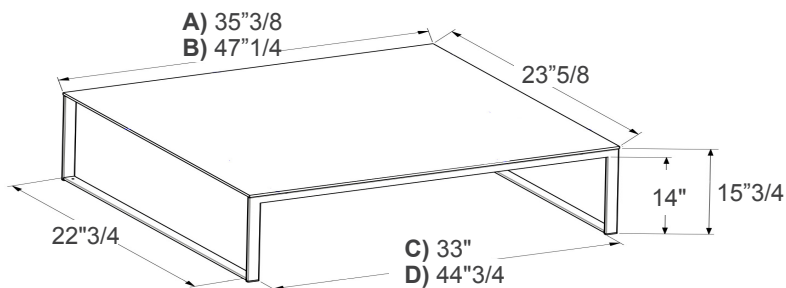

Hip Hop

Design: Gino Carollo

Description

This minimalist coffee table features a sleek, rectangular design with a slim metal frame. Its clean lines make it an elegant addition to any modern space, offering both functionality and refined style. Made in Italy.

Dimensions

A) 35"3/8W x 23"5/8D x 15"3/4H - Cod. 06.80

B) 47"1/4W x 23"5/8D x 15"3/4H - Cod. 06.78

Finishes & Materials

Top: Glossy Lacquered Glass and Velvet

Matt Anti-Scratch Lacquered Glass.

Frame: Lacquered Metal.