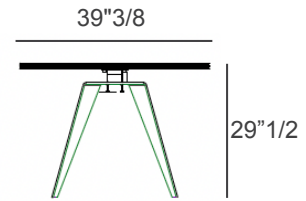

Frame & Legs: Metal.

Ramos

Dimensions

Closed: 78"3/4W x 39"3/8D x 29"1/2H - Cod. 54.78

1 Extension Leaf Open: 98"3/8W x 39"3/8D x 29"1/2H

2 Extension Leaves Open: 118"1/8W x 39"3/8D x 29"1/2H

Closed

Open