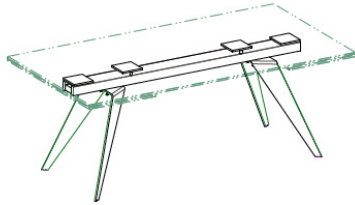

Frame & Legs: Metal.

Ramos

Dimensions

Closed: 78"3/4W x 39"3/8D x 29"1/2H - Cod. 54.78

1 Extension Leaf Open: 98"3/8W x 39"3/8D x 29"1/2H

2 Extension Leaves Open: 118"1/8W x 39"3/8D x 29"1/2H

Closed

Open