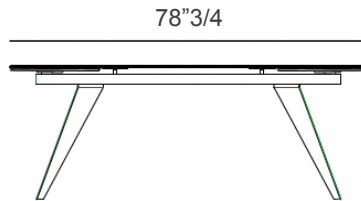

Frame & Legs: Metal.

Ramos

Dimensions

Closed: 78"3/4W x 39"3/8D x 29"1/2H - Cod. 54.78

1 Extension Leaf Open: 98"3/8W x 39"3/8D x 29"1/2H

2 Extension Leaves Open: 118"1/8W x 39"3/8D x 29"1/2H

Closed

Open