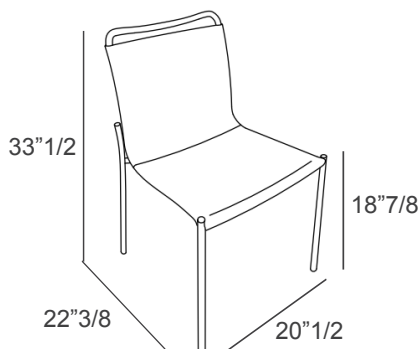

Shape

Description

With its sleek and contemporary silhouette, this chair embodies refined minimalism and timeless elegance. The ergonomic design ensures both comfort and versatility, making it suitable for modern dining spaces, refined contract settings, or luxury residential interiors. Available with or without armrests, it adapts effortlessly to different styles and functions while maintaining its distinctive Italian design character and understated sophistication.

Made in Italy.

Dimensions

20"1/2W x 22"3/8D x 33"1/2H - Cod. 34.86

Seat height: 18"7/8

Finishes & Materials

Cover: Hide Leather.

Frame: Metal.