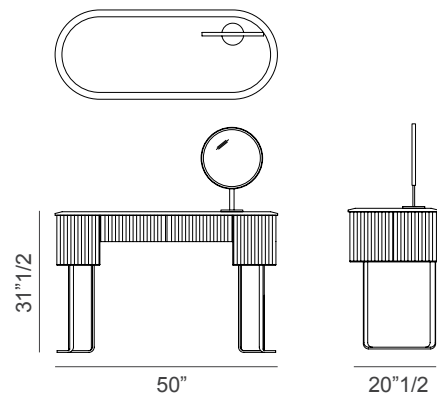

### Description

The exclusive Soho vanity features a high-end frame made of MDF and beech plywood, fully upholstered in leather, offering a touch of bespoke luxury. Its design is distinguished by its soft-opening curved sides, revealing functionality and sophistication. An elegant top, available in marble, onyx or lacquered finish, enhances the piece with a distinctive note of refinement.

A steel base provides luminosity and balance, while the matching steel mirror, completes the ensemble with a harmonious finish. The Soho vanity embodies timeless style, fine materials and meticulous attention to detail. Made in Italy.

### Dimensions

50"W x 20"1/2 D x 31"1/2 H

Drawer with drawer slides "Blumotion" system