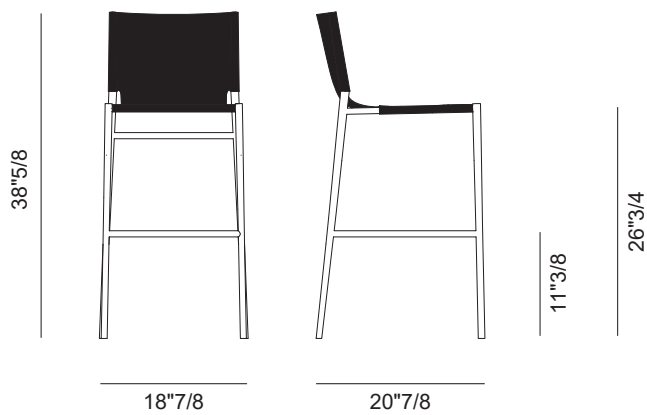

Elena

Design: Studio Nove.3

Description

The Elena stool embodies the essence of contemporary Italian craftsmanship, blending refined geometry with luxurious materials. Its slender tubular metal frame and footrest forms a sleek, architectural silhouette, giving the stool both visual lightness and structural integrity.

Made in Italy.

Finishes & Materials

Cover: Leather.

Structure: Metal.

Elena

Dimensions

Counter Stool: 18"7/8W x 20"7/8D x 38"5/8H

Bar Stool: 18"7/8W x 20"7/8D x 41"3/4H

Counter Stool

Bar Stool