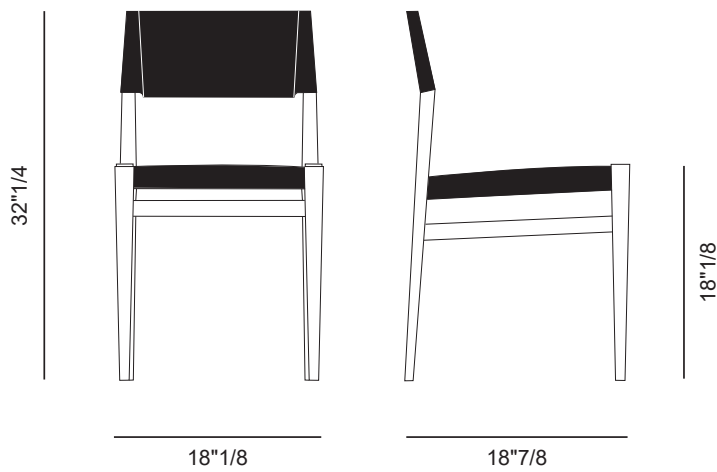

Ledermann

Design: Tom Kelley

Description

The Ledermann chair is a sophisticated piece of home furniture, embodying the finest in Italian craftsmanship. The chair features a wooden frame with four distinct, tubular conical legs, giving it a modern and contemporary silhouette.

Finishes & Materials

Cover: Leather.

Structure: Wood.

Lendermann

Dimensions

18"1/8W x 18"7/8D x 32"1/4H

Partially Covered Back

Totally Covered Back