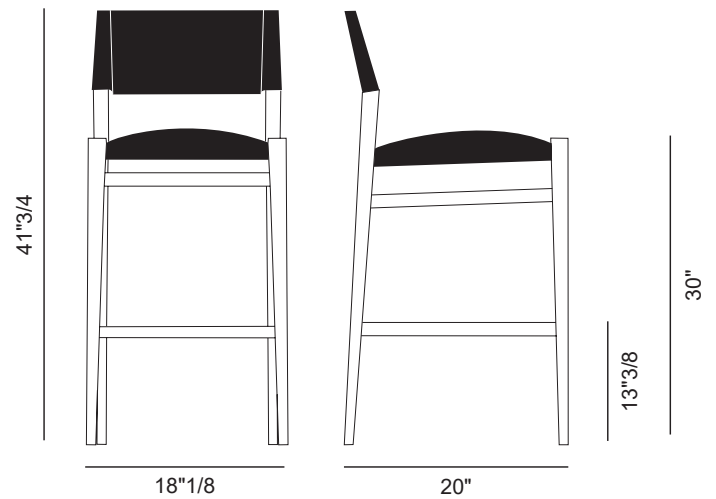

Finishes & Materials

Cover: Leather.

Structure: Wood.

Ledermann

Dimensions

Counter Stool: 18"1/8W x 20"D x 38"5/8H

Bar Stool: 18"1/8W x 20"D x 41"3/4H

Partially Covered Back

Counter Stool

Bar Stool

Totally Covered Back