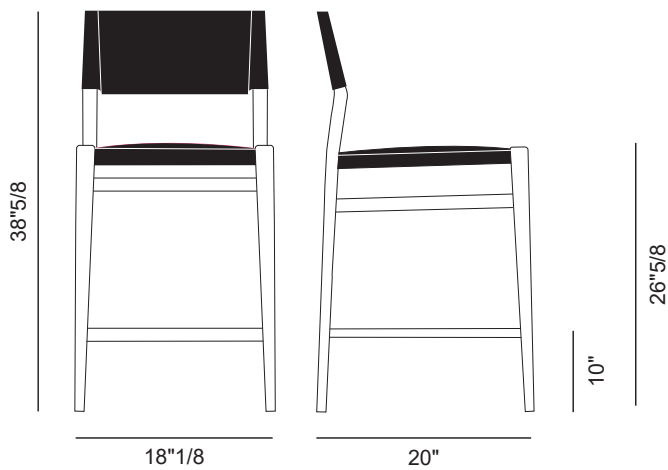

Finishes & Materials

Cover: Leather.

Structure: Wood.

Ledermann

Dimensions

Counter Stool: 18"1/8W x 20"D x 38"5/8H

Bar Stool: 18"1/8W x 20"D x 41"3/4H

Partially Covered Back

Counter Stool

Bar Stool

Totally Covered Back