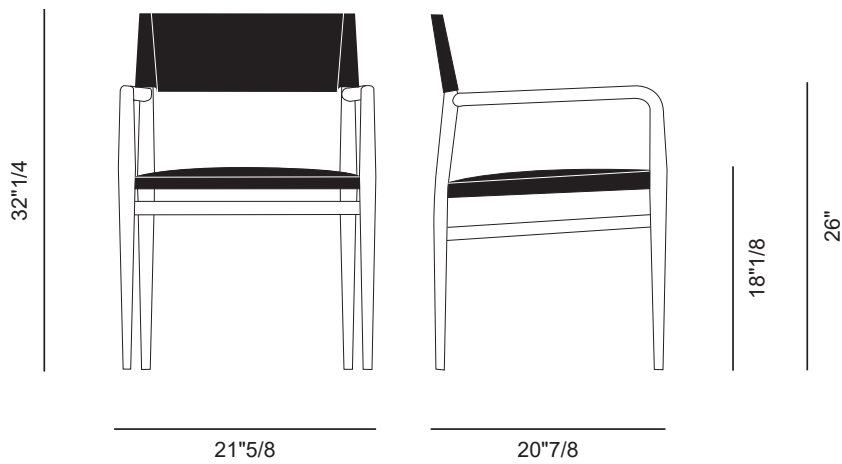

Cover: Leather.

Structure: Wood.

Ledermann

Dimensions

21"5/8W x 20"7/8D x 32"1/4H

Partially Covered Back

Totally Covered Back