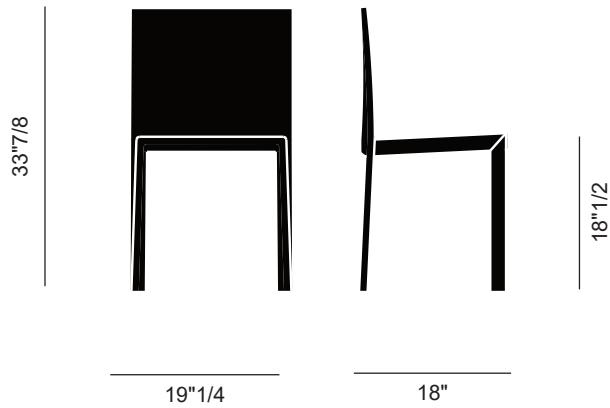

Pasqualina

Dimensions

Low Back: 19"1/4W x 18"D x 33"7/8H

High Back: 19"1/4W x 18"D x 37"3/8H

Low Back