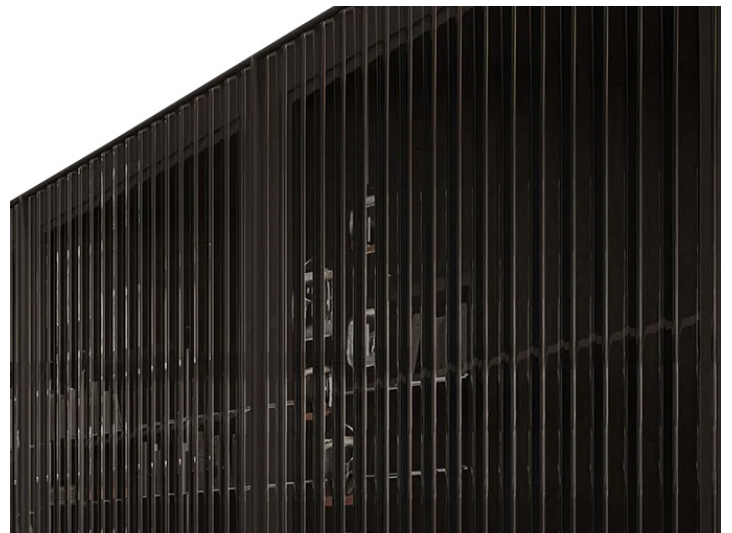

Alfetta

Design: Marco Pozzoli

Description

Sideboard with lacquered wooden structure, glass doors with a grooved effect. Available in smoked and bronze finishes. Aluminum frame matching the color of the structure. With metal or glass feet available in two heights or with lacquered base. Made in Italy.

Alfetta

Dimensions

With 2 doors

A1: 58"1/2W x 19"5/8D x 28"3/8H - Feet H: 4"

A2: 58"1/2W x 19"5/8D x 32"1/4H - Feet H: 7"7/8

A3: 58"1/2W x 19"5/8D x 26"H - Base H: 1"5/8

Aluminum frame matching the color of the structure

Internal glass shelves

Internal glass shelves

With 3 doors

B1: 87"3/4W x 19"5/8D x 28"3/8H - Feet H: 4"

B2: 87"3/4W x 19"5/8D x 32"1/4H - Feet H: 7"7/8

B3: 87"3/4W x 19"5/8D x 26"H - Base H: 1"5/8

Aluminum frame matching the color of the structure

Internal glass shelves

Internal glass shelves