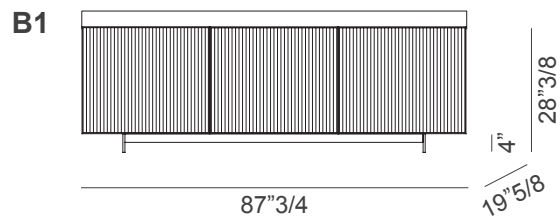

Alfetta

Dimensions

With 2 doors

A1: 58"1/2W x 19"5/8D x 28"3/8H - Feet H: 4"

A2: 58"1/2W x 19"5/8D x 32"1/4H - Feet H: 7"7/8

A3: 58"1/2W x 19"5/8D x 26"H - Base H: 1"5/8

Aluminum frame matching the color of the structure

Internal glass shelves

Internal glass shelves

With 3 doors

B1: 87"3/4W x 19"5/8D x 28"3/8H - Feet H: 4"

B2: 87"3/4W x 19"5/8D x 32"1/4H - Feet H: 7"7/8

B3: 87"3/4W x 19"5/8D x 26"H - Base H: 1"5/8

Aluminum frame matching the color of the structure

Internal glass shelves

Internal glass shelves