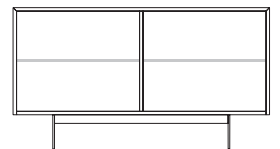

Alfetta

Design: Marco Pozzoli

Description

Sideboard with lacquered wooden structure, glass doors with a grooved effect. Available in smoked and bronze finishes. Aluminum frame matching the color of the structure. With metal or glass feet available in two heights or with lacquered base. Made in Italy.

Alfetta

Dimensions

With 2 doors

A1: 58"1/2W x 19"5/8D x 28"3/8H - Feet H: 4"

A2: 58"1/2W x 19"5/8D x 32"1/4H - Feet H: 7"7/8

A3: 58"1/2W x 19"5/8D x 26"H - Base H: 1"5/8

Aluminum frame matching the color of the structure

Internal glass shelves

Internal glass shelves

With 3 doors

B1: 87"3/4W x 19"5/8D x 28"3/8H - Feet H: 4"

B2: 87"3/4W x 19"5/8D x 32"1/4H - Feet H: 7"7/8

B3: 87"3/4W x 19"5/8D x 26"H - Base H: 1"5/8

Aluminum frame matching the color of the structure

Internal glass shelves

Internal glass shelves