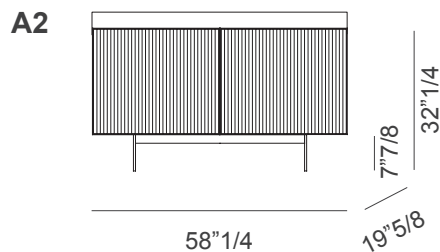

Alfetta

Dimensions

With 2 doors

A1: 58"1/2W x 19"5/8D x 28"3/8H - Feet H: 4"

A2: 58"1/2W x 19"5/8D x 32"1/4H - Feet H: 7"7/8

A3: 58"1/2W x 19"5/8D x 26"H - Base H: 1"5/8

Aluminum frame matching the color of the structure

Internal glass shelves

Internal glass shelves

With 3 doors

B1: 87"3/4W x 19"5/8D x 28"3/8H - Feet H: 4"

B2: 87"3/4W x 19"5/8D x 32"1/4H - Feet H: 7"7/8

B3: 87"3/4W x 19"5/8D x 26"H - Base H: 1"5/8

Aluminum frame matching the color of the structure