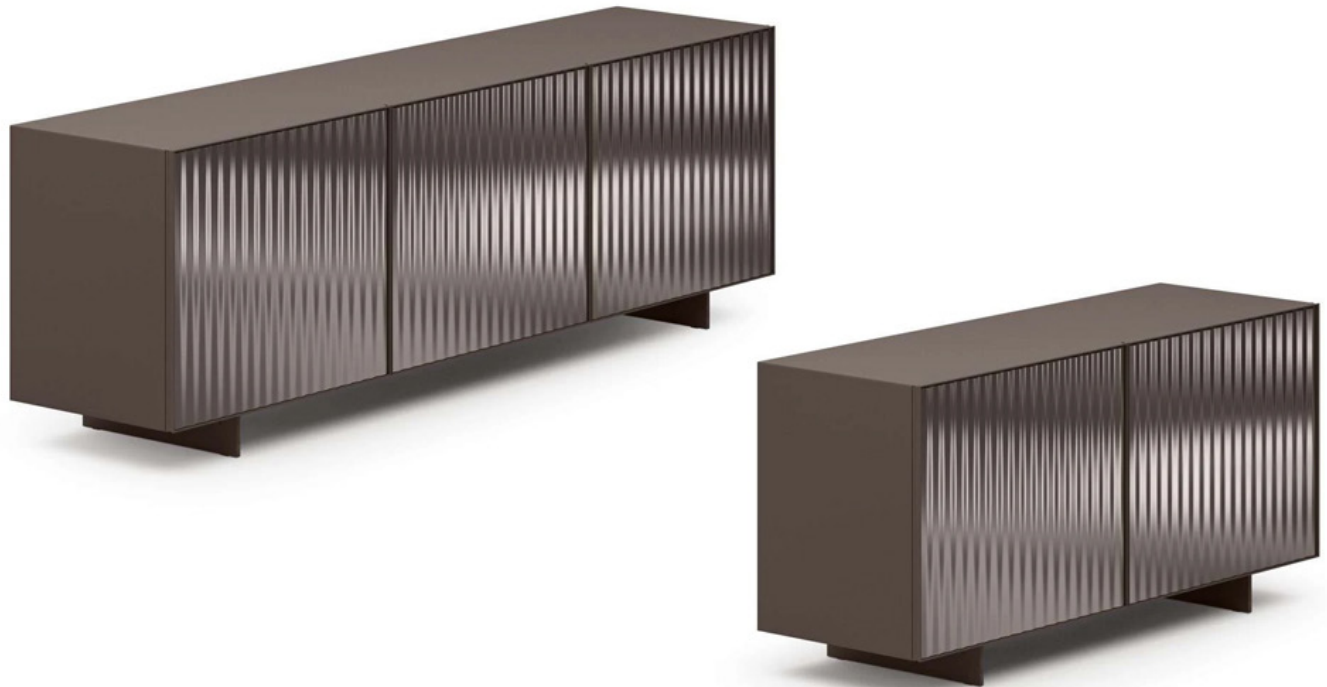

Alfetta

Design: Marco Pozzoli

Description

Sideboard with lacquered wooden structure, glass doors with a grooved effect. Available in smoked and bronze finishes. Aluminum frame matching the color of the structure. With metal or glass feet available in two heights or with lacquered base. Made in Italy.

Alfetta

Dimensions

With 2 doors

A1: 58"1/2W x 19"5/8D x 28"3/8H - Feet H: 4"

A2: 58"1/2W x 19"5/8D x 32"1/4H - Feet H: 7"7/8

A3: 58"1/2W x 19"5/8D x 26"H - Base H: 1"5/8

Aluminum frame matching the color of the structure

Internal glass shelves

Internal glass shelves

With 3 doors

B1: 87"3/4W x 19"5/8D x 28"3/8H - Feet H: 4"

B2: 87"3/4W x 19"5/8D x 32"1/4H - Feet H: 7"7/8

B3: 87"3/4W x 19"5/8D x 26"H - Base H: 1"5/8

Aluminum frame matching the color of the structure