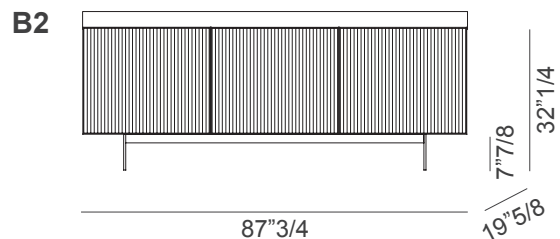

Alfetta

Dimensions

With 2 doors

A1: 58"1/2W x 19"5/8D x 28"3/8H - Feet H: 4"

A2: 58"1/2W x 19"5/8D x 32"1/4H - Feet H: 7"7/8

A3: 58"1/2W x 19"5/8D x 26"H - Base H: 1"5/8

Aluminum frame matching the color of the structure

Internal glass shelves

Internal glass shelves

With 3 doors

B1: 87"3/4W x 19"5/8D x 28"3/8H - Feet H: 4"

B2: 87"3/4W x 19"5/8D x 32"1/4H - Feet H: 7"7/8

B3: 87"3/4W x 19"5/8D x 26"H - Base H: 1"5/8

Aluminum frame matching the color of the structure

Internal glass shelves

Internal glass shelves