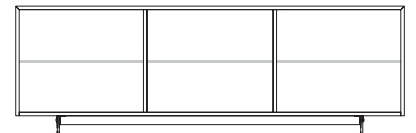

Alfetta

Dimensions

With 2 doors

A1: 58"1/2W x 19"5/8D x 28"3/8H - Feet H: 4"

A2: 58"1/2W x 19"5/8D x 32"1/4H - Feet H: 7"7/8

A3: 58"1/2W x 19"5/8D x 26"H - Base H: 1"5/8

Aluminum frame matching the color of the structure

Internal glass shelves

Internal glass shelves

With 3 doors

B1: 87"3/4W x 19"5/8D x 28"3/8H - Feet H: 4"

B2: 87"3/4W x 19"5/8D x 32"1/4H - Feet H: 7"7/8

B3: 87"3/4W x 19"5/8D x 26"H - Base H: 1"5/8

Aluminum frame matching the color of the structure

Internal glass shelves

Internal glass shelves