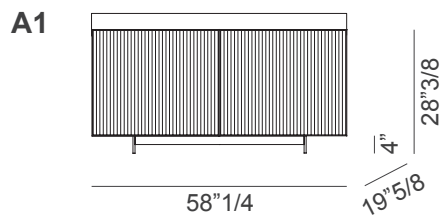

Alfetta

Dimensions

With 2 doors

A1: 58"1/2W x 19"5/8D x 28"3/8H - Feet H: 4"

A2: 58"1/2W x 19"5/8D x 32"1/4H - Feet H: 7"7/8

A3: 58"1/2W x 19"5/8D x 26"H - Base H: 1"5/8

Aluminum frame matching the color of the structure

Internal glass shelves

Internal glass shelves

With 3 doors

B1: 87"3/4W x 19"5/8D x 28"3/8H - Feet H: 4"

B2: 87"3/4W x 19"5/8D x 32"1/4H - Feet H: 7"7/8

B3: 87"3/4W x 19"5/8D x 26"H - Base H: 1"5/8

Aluminum frame matching the color of the structure