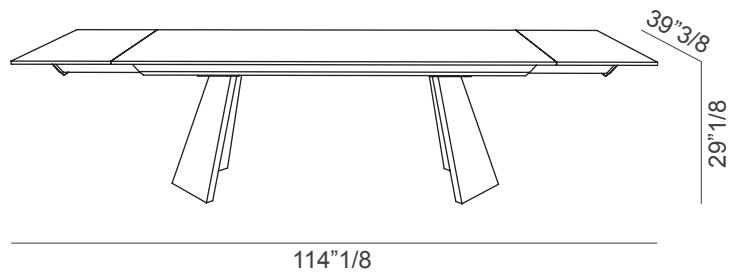

Axel

Design: Studio Ozeta

Description

Extendable dining table with rectangular or shaped ceramic top, featuring a continuous vein between the top and the extensions creating a refined and uniform aesthetic effect. The opening and closing system is equipped with a soft-close mechanism, ensuring smooth and silent movement. The wooden base, available in a wide range of colors, completes the design with a touch of warmth and versatility, harmoniously adapting to any environment. Made in Italy.

Axel

Dimensions

A: 78"3/4W x 39"3/8D x 29"1/8H (Extends to 114"1/8W)

B: 82"5/8W x 43"1/4D x 29"1/8H (Extends to 118"1/8W)

A Rectangular top

B Shaped top