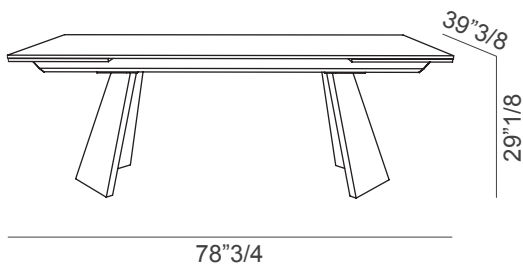

Axel

Design: Studio Ozeta

Description

Extendable dining table with rectangular or shaped ceramic top, featuring a continuous vein between the top and the extensions creating a refined and uniform aesthetic effect. The opening and closing system is equipped with a soft-close mechanism, ensuring smooth and silent movement. The wooden base, available in a wide range of colors, completes the design with a touch of warmth and versatility, harmoniously adapting to any environment. Made in Italy.

Axel

Dimensions

A: 78"3/4W x 39"3/8D x 29"1/8H (Extends to 114"1/8W)

B: 82"5/8W x 43"1/4D x 29"1/8H (Extends to 118"1/8W)

A Rectangular top

B Shaped top