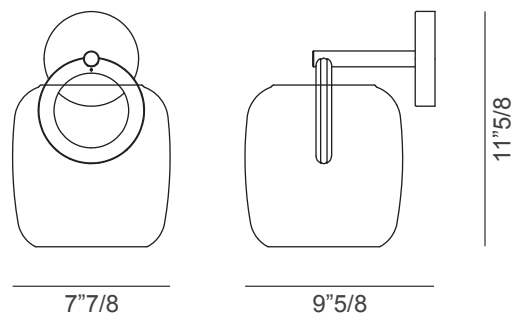

Botticelle

Dimensions

Small: 6"1/4W x 8"7/8D x 9"7/8H

Large: 7"7/8W x 9"5/8D x 11"5/8H

Small

Technical info.

3,6 W
300 lumen
3.000 K
driver led
input 100/240V
output 24v
Not dimmerable

Large