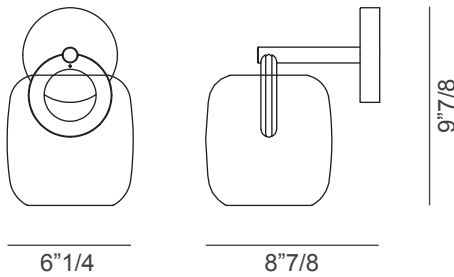

Botticelle

Design: Andrea Lucatello

Description

The Botticelle wall lamps are an ode to sophisticated design, featuring a metal structure that embodies elegance and solidity, and glass lampshades that diffuse a soft, enveloping light. Available in two sizes, they offer unmatched versatility, perfectly adapting to any environment. Made in Italy.

Botticelle

Dimensions

Small: 6"1/4W x 8"7/8D x 9"7/8H

Large: 7"7/8W x 9"5/8D x 11"5/8H

Small

Technical info.

3,6 W
300 lumen
3.000 K
driver led
input 100/240V
output 24v
Not dimmerable

Large