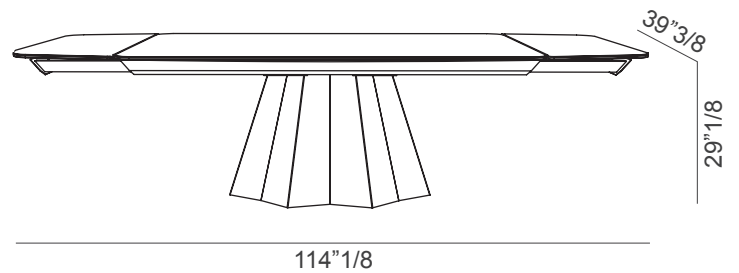

### *Description*

Extendable dining table with rectangular or shaped ceramic top, characterized by a seamless vein continuity between the top and extensions creating a refined and uniform aesthetic effect. The opening and closing system is equipped with a soft-closing mechanism, ensuring smooth and silent movement. The central metal base, offers solidity and style, perfectly adapting to any environment. Made in Italy.

### Dimensions

**A:** 78"3/4W x 39"3/8D x 29"1/8H (Extends to 114"1/8W)

**B:** 82"5/8W x 43"1/4D x 29"1/8H (Extends to 118"1/8W)

**A** Rectangular top

**B** Shaped top