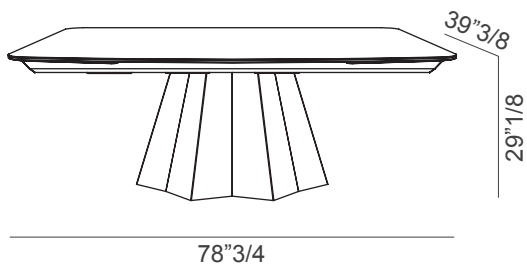

### *Description*

Extendable dining table with rectangular or shaped ceramic top, characterized by a seamless vein continuity between the top and extensions creating a refined and uniform aesthetic effect. The opening and closing system is equipped with a soft-closing mechanism, ensuring smooth and silent movement. The central metal base, offers solidity and style, perfectly adapting to any environment. Made in Italy.

### Dimensions

**A:** 78"3/4W x 39"3/8D x 29"1/8H (Extends to 114"1/8W)

**B:** 82"5/8W x 43"1/4D x 29"1/8H (Extends to 118"1/8W)

**A** Rectangular top

**B** Shaped top