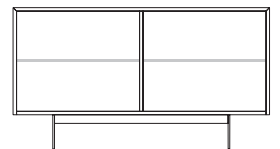

Onda

Dimensions

With 2 doors

A1: 58"1/2W x 19"5/8D x 28"3/8H - Feet H: 4"

A2: 58"1/2W x 19"5/8D x 32"1/4H - Feet H: 7"7/8

A3: 58"1/2W x 19"5/8D x 26"H - Base H: 1"5/8

Aluminum frame matching the color of the structure

Internal glass shelves

Internal glass shelves

With 3 doors

B1: 87"3/4W x 19"5/8D x 28"3/8H - Feet H: 4"

B2: 87"3/4W x 19"5/8D x 32"1/4H - Feet H: 7"7/8

B3: 87"3/4W x 19"5/8D x 26"H - Base H: 1"5/8

Aluminum frame matching the color of the structure

Internal glass shelves

Internal glass shelves