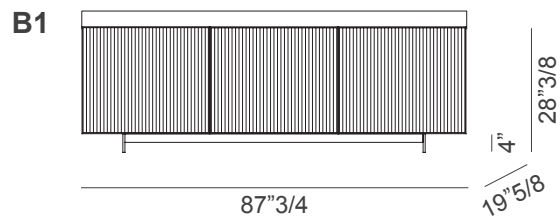

Onda

Dimensions

With 2 doors

A1: 58"1/2W x 19"5/8D x 28"3/8H - Feet H: 4"

A2: 58"1/2W x 19"5/8D x 32"1/4H - Feet H: 7"7/8

A3: 58"1/2W x 19"5/8D x 26"H - Base H: 1"5/8

Aluminum frame matching the color of the structure

Internal glass shelves

Internal glass shelves

With 3 doors

B1: 87"3/4W x 19"5/8D x 28"3/8H - Feet H: 4"

B2: 87"3/4W x 19"5/8D x 32"1/4H - Feet H: 7"7/8

B3: 87"3/4W x 19"5/8D x 26"H - Base H: 1"5/8

Aluminum frame matching the color of the structure

Internal glass shelves

Internal glass shelves