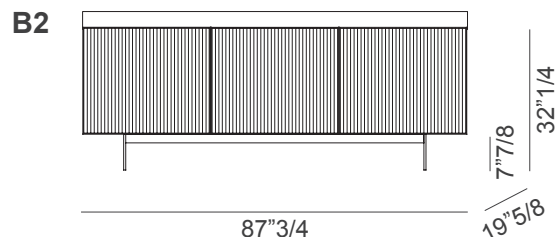

Onda

Dimensions

With 2 doors

A1: 58"1/2W x 19"5/8D x 28"3/8H - Feet H: 4"

A2: 58"1/2W x 19"5/8D x 32"1/4H - Feet H: 7"7/8

A3: 58"1/2W x 19"5/8D x 26"H - Base H: 1"5/8

Aluminum frame matching the color of the structure

Internal glass shelves

Internal glass shelves

With 3 doors

B1: 87"3/4W x 19"5/8D x 28"3/8H - Feet H: 4"

B2: 87"3/4W x 19"5/8D x 32"1/4H - Feet H: 7"7/8

B3: 87"3/4W x 19"5/8D x 26"H - Base H: 1"5/8

Aluminum frame matching the color of the structure

Internal glass shelves

Internal glass shelves