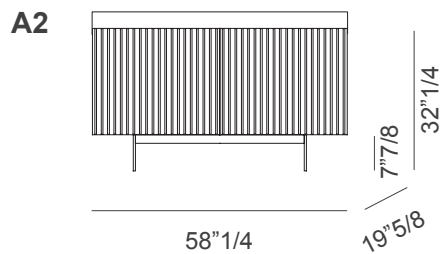

Onda

Dimensions

With 2 doors

A1: 58"1/2W x 19"5/8D x 28"3/8H - Feet H: 4"

A2: 58"1/2W x 19"5/8D x 32"1/4H - Feet H: 7"7/8

A3: 58"1/2W x 19"5/8D x 26"H - Base H: 1"5/8

Aluminum frame matching the color of the structure

Internal glass shelves

Internal glass shelves

With 3 doors

B1: 87"3/4W x 19"5/8D x 28"3/8H - Feet H: 4"

B2: 87"3/4W x 19"5/8D x 32"1/4H - Feet H: 7"7/8

B3: 87"3/4W x 19"5/8D x 26"H - Base H: 1"5/8

Aluminum frame matching the color of the structure