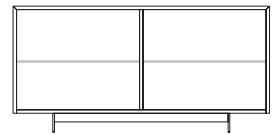

Onda

Design: Marco Pozzoli

Description

Sideboard with lacquered wooden doors that create an effect of movement and dynamism. The geometric lines of the wavy wood create striking visual plays, giving the sideboard a unique and refined character. With metal or glass feet available in two heights or with lacquered base. Made in Italy.

Onda

Dimensions

With 2 doors

A1: 58"1/2W x 19"5/8D x 28"3/8H - Feet H: 4"

A2: 58"1/2W x 19"5/8D x 32"1/4H - Feet H: 7"7/8

A3: 58"1/2W x 19"5/8D x 26"H - Base H: 1"5/8

Aluminum frame matching the color of the structure

Internal glass shelves

Internal glass shelves

With 3 doors

B1: 87"3/4W x 19"5/8D x 28"3/8H - Feet H: 4"

B2: 87"3/4W x 19"5/8D x 32"1/4H - Feet H: 7"7/8

B3: 87"3/4W x 19"5/8D x 26"H - Base H: 1"5/8

Aluminum frame matching the color of the structure