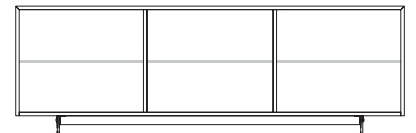

Onda

Dimensions

With 2 doors

A1: 58"1/2W x 19"5/8D x 28"3/8H - Feet H: 4"

A2: 58"1/2W x 19"5/8D x 32"1/4H - Feet H: 7"7/8

A3: 58"1/2W x 19"5/8D x 26"H - Base H: 1"5/8

Aluminum frame matching the color of the structure

Internal glass shelves

Internal glass shelves

With 3 doors

B1: 87"3/4W x 19"5/8D x 28"3/8H - Feet H: 4"

B2: 87"3/4W x 19"5/8D x 32"1/4H - Feet H: 7"7/8

B3: 87"3/4W x 19"5/8D x 26"H - Base H: 1"5/8

Aluminum frame matching the color of the structure

Internal glass shelves

Internal glass shelves