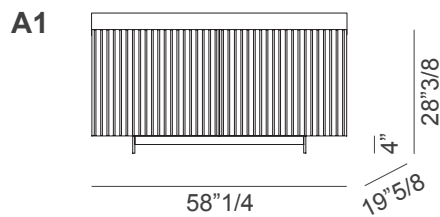

Onda

Dimensions

With 2 doors

A1: 58"1/2W x 19"5/8D x 28"3/8H - Feet H: 4"

A2: 58"1/2W x 19"5/8D x 32"1/4H - Feet H: 7"7/8

A3: 58"1/2W x 19"5/8D x 26"H - Base H: 1"5/8

Aluminum frame matching the color of the structure

Internal glass shelves

Internal glass shelves

With 3 doors

B1: 87"3/4W x 19"5/8D x 28"3/8H - Feet H: 4"

B2: 87"3/4W x 19"5/8D x 32"1/4H - Feet H: 7"7/8

B3: 87"3/4W x 19"5/8D x 26"H - Base H: 1"5/8

Aluminum frame matching the color of the structure