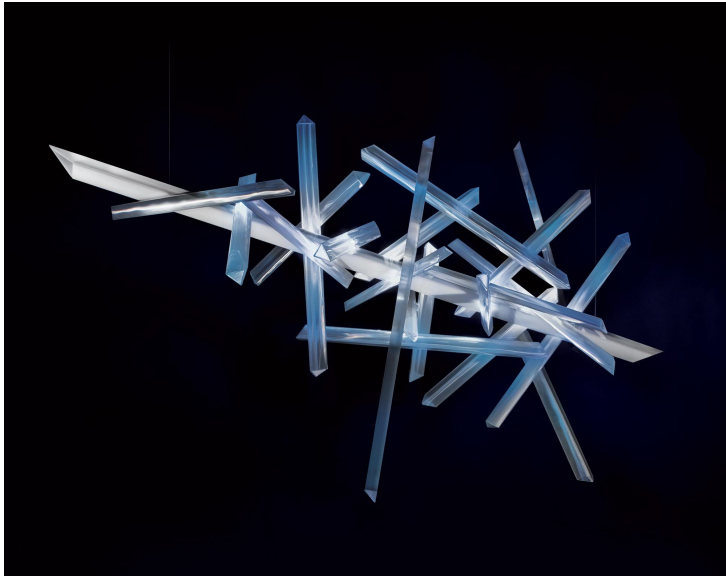

La Traviata

Design: Robert Wilson

Description

La Traviata is a true work of art, a poetic fusion of architecture, light and movement. Its sculptural presence evokes the grace of a performance, where lighting becomes choreography and space becomes the stage.

Crafted from Lentiflex® and methacrylate, its luminous surfaces diffuse light with fluid precision, creating reflections that change and dance with every glance. The lamp's colors and intensity can be adjusted via DMX or CASAMBI remote control, allowing for a personalized lighting experience to suit any mood and setting. Made in Italy.