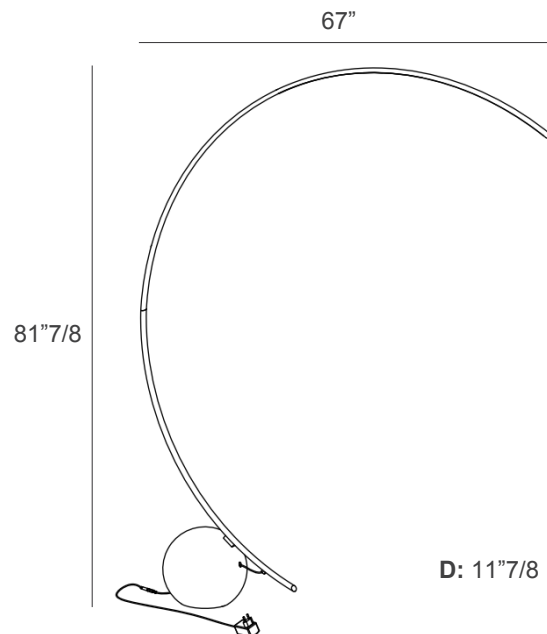

Circle

Design: Studio F+B Design

Description

The Circle floor lamp reinterprets the same minimalist language as the table version on a larger, architectural scale. Its essential silhouette and interplay of contrasting materials and volumes create a presence that is both discreet and expressive. Beyond its function, it becomes a statement piece that enhances any modern living space with a touch of contemporary sophistication and poetic light. Made in Italy.

Light source: 1 x 15W LED - 3000K - 1800 Lm included.
With touch dimmer AC power supply with interchangeable plug

Dimensions

67"W x 11"7/8D x 81"7/8H - Cod. 56.33

Finishes & Materials

Frame: Metal.
Base: Concrete.