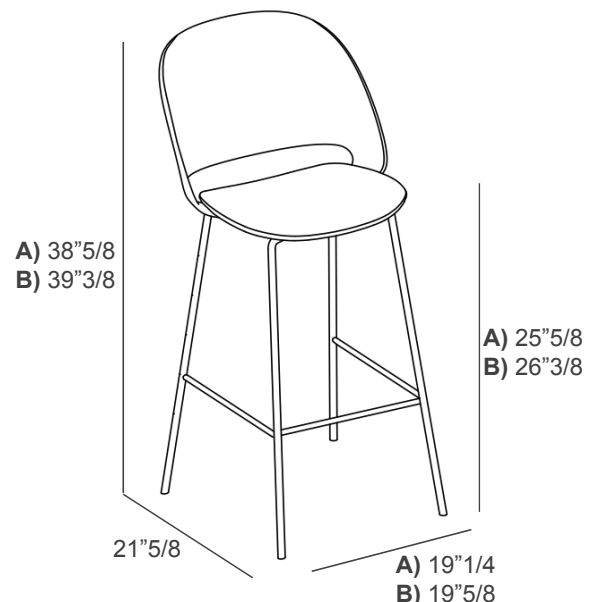

### *Dimensions*

A) 19"1/4W x 21"5/8D x 38"5/8H - Cod. 34.69

Seat height: 25"5/8

B) 19"5/8W x 21"5/8D x 39"3/8H - Cod. 34.69R

Seat height: 26"3/8