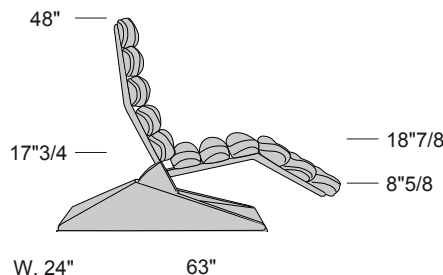

Concorde

Description

The Concorde Lounge Chair is a piece of designer furniture with a truly unique design. It features individual shells made of leather that adapt to the shape of the body for maximum seating comfort. The reclining seat is fully adjustable via an electric motor activated by discreet buttons. The Structure is composed of a steel frame and birch shaped wood, while the base is elegantly covered in leather. This sophisticated piece of modern luxury living room furniture is certified "Mascheroni srl Made in Italy".

Dimensions

Size: 24"W x 63"D x 39"3/8 - 48"H

Seat height: 15"3/4 - 17"3/4

Upright

Reclined