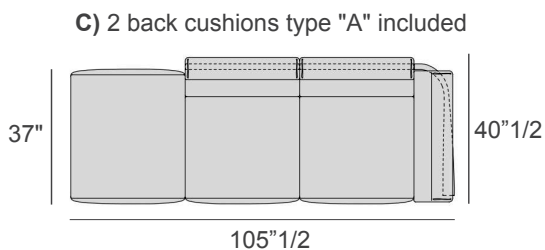

Base & Frame Details: Metal.

Ronny

Dimensions

- A) 116"1/2W x 60"1/4D x 33"7/8H
- B) 140"1/8W x 60"1/4D x 33"7/8H
- C) 105"1/2W x 40"1/2D x 33"7/8H
- D) 129"1/8W x 40"1/2D x 33"7/8H
- E) 146"W x 146"D x 33"7/8H
- F) 169"5/8W x 169"5/8D x 33"7/8H
- G) 146"W x 114"5/8D x 33"7/8H
- H) 169"5/8W x 130"3/8D x 33"7/8H

Seat height: 15"3/4

Armrest height: 26"3/4

Back cushions

A) 23"5/8W x 7"7/8D x 21"5/8H - Cod. 09.0720

B) 31"1/2W x 7"7/8D x 21"5/8H - Cod. 09.0721

Compositions

Ronny

E) 8 back cushions type "A" included