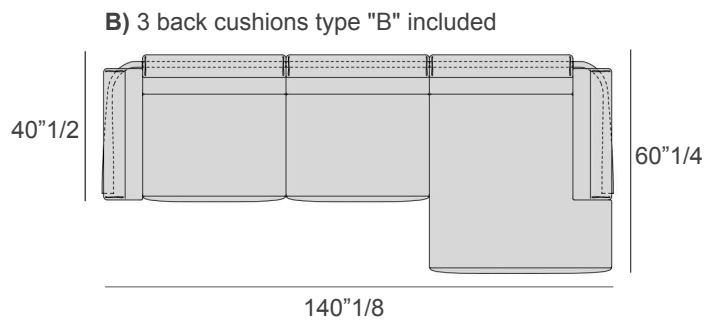

Base & Frame Details: Metal.

Ronny

Dimensions

- A) 116"1/2W x 60"1/4D x 33"7/8H
- B) 140"1/8W x 60"1/4D x 33"7/8H
- C) 105"1/2W x 40"1/2D x 33"7/8H
- D) 129"1/8W x 40"1/2D x 33"7/8H
- E) 146"W x 146"D x 33"7/8H
- F) 169"5/8W x 169"5/8D x 33"7/8H
- G) 146"W x 114"5/8D x 33"7/8H
- H) 169"5/8W x 130"3/8D x 33"7/8H

Seat height: 15"3/4

Armrest height: 26"3/4

Back cushions

A) 23"5/8W x 7"7/8D x 21"5/8H - Cod. 09.0720

B) 31"1/2W x 7"7/8D x 21"5/8H - Cod. 09.0721

Compositions

Ronny

E) 8 back cushions type "A" included