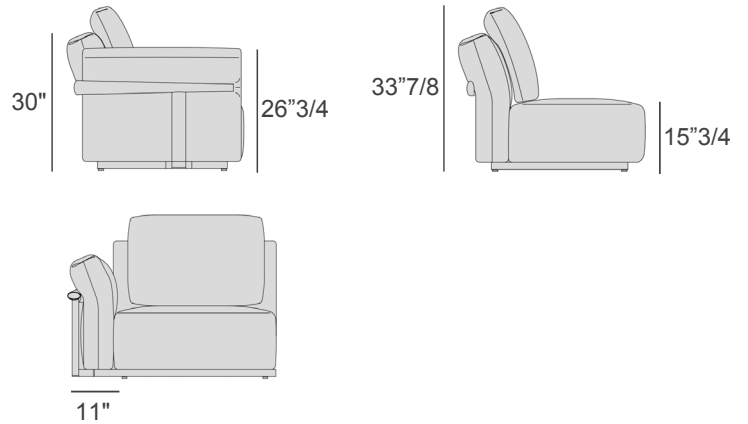

Base & Frame Details: Metal.

Ronny

Dimensions

- A) 116"1/2W x 60"1/4D x 33"7/8H
- B) 140"1/8W x 60"1/4D x 33"7/8H
- C) 105"1/2W x 40"1/2D x 33"7/8H
- D) 129"1/8W x 40"1/2D x 33"7/8H
- E) 146"W x 146"D x 33"7/8H
- F) 169"5/8W x 169"5/8D x 33"7/8H
- G) 146"W x 114"5/8D x 33"7/8H
- H) 169"5/8W x 130"3/8D x 33"7/8H

Seat height: 15"3/4

Armrest height: 26"3/4

Back cushions

A) 23"5/8W x 7"7/8D x 21"5/8H - Cod. 09.0720

B) 31"1/2W x 7"7/8D x 21"5/8H - Cod. 09.0721

Compositions

Ronny

E) 8 back cushions type "A" included