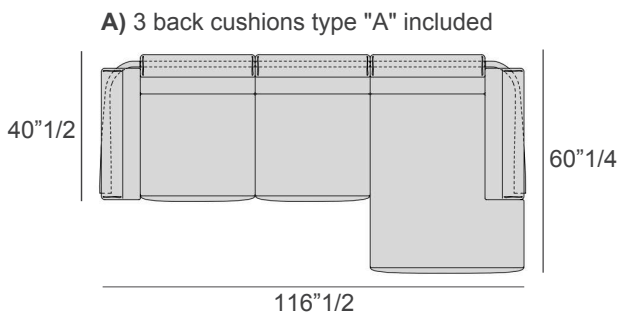

Base & Frame Details: Metal.

Ronny

Dimensions

- A) 116"1/2W x 60"1/4D x 33"7/8H
- B) 140"1/8W x 60"1/4D x 33"7/8H
- C) 105"1/2W x 40"1/2D x 33"7/8H
- D) 129"1/8W x 40"1/2D x 33"7/8H
- E) 146"W x 146"D x 33"7/8H
- F) 169"5/8W x 169"5/8D x 33"7/8H
- G) 146"W x 114"5/8D x 33"7/8H
- H) 169"5/8W x 130"3/8D x 33"7/8H

Seat height: 15"3/4

Armrest height: 26"3/4

Back cushions

A) 23"5/8W x 7"7/8D x 21"5/8H - Cod. 09.0720

B) 31"1/2W x 7"7/8D x 21"5/8H - Cod. 09.0721

Compositions

Ronny

E) 8 back cushions type "A" included