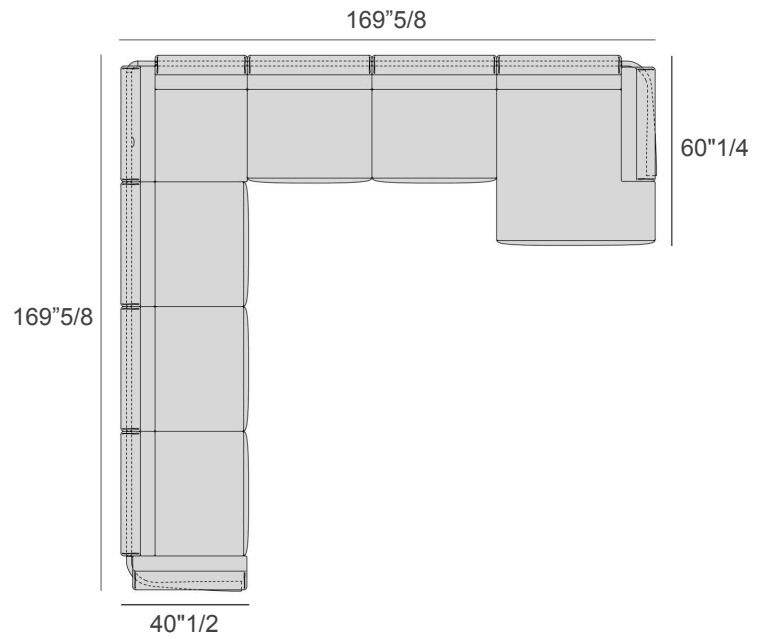

F) 8 back cushions type "B" included