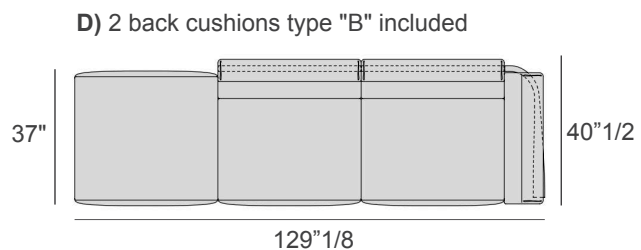

Base & Frame Details: Metal.

Ronny

Dimensions

- A) 116"1/2W x 60"1/4D x 33"7/8H
- B) 140"1/8W x 60"1/4D x 33"7/8H
- C) 105"1/2W x 40"1/2D x 33"7/8H
- D) 129"1/8W x 40"1/2D x 33"7/8H
- E) 146"W x 146"D x 33"7/8H
- F) 169"5/8W x 169"5/8D x 33"7/8H
- G) 146"W x 114"5/8D x 33"7/8H
- H) 169"5/8W x 130"3/8D x 33"7/8H

Seat height: 15"3/4

Armrest height: 26"3/4

Back cushions

A) 23"5/8W x 7"7/8D x 21"5/8H - Cod. 09.0720

B) 31"1/2W x 7"7/8D x 21"5/8H - Cod. 09.0721

Compositions

Ronny

E) 8 back cushions type "A" included