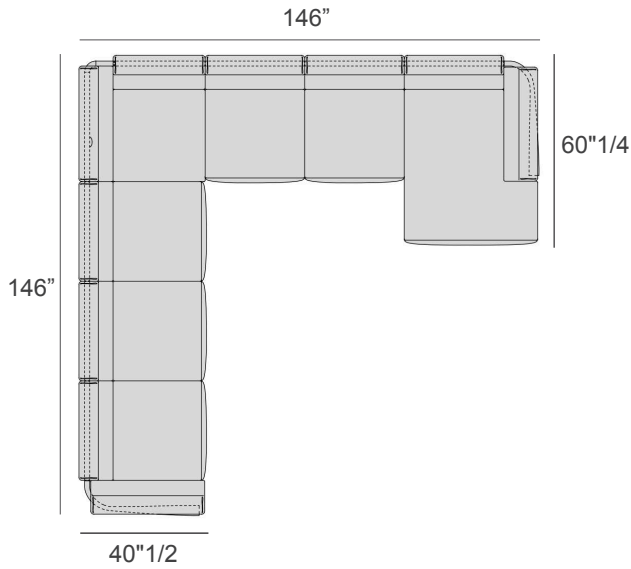

Base & Frame Details: Metal.

Ronny

Dimensions

- A) 116"1/2W x 60"1/4D x 33"7/8H
- B) 140"1/8W x 60"1/4D x 33"7/8H
- C) 105"1/2W x 40"1/2D x 33"7/8H
- D) 129"1/8W x 40"1/2D x 33"7/8H
- E) 146"W x 146"D x 33"7/8H
- F) 169"5/8W x 169"5/8D x 33"7/8H
- G) 146"W x 114"5/8D x 33"7/8H
- H) 169"5/8W x 130"3/8D x 33"7/8H

Seat height: 15"3/4

Armrest height: 26"3/4

Back cushions

A) 23"5/8W x 7"7/8D x 21"5/8H - Cod. 09.0720

B) 31"1/2W x 7"7/8D x 21"5/8H - Cod. 09.0721

Compositions

Ronny

E) 8 back cushions type "A" included