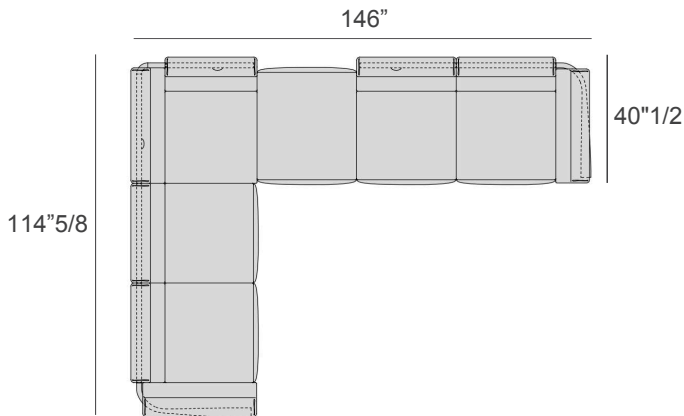

G) 6 back cushions type "A" included