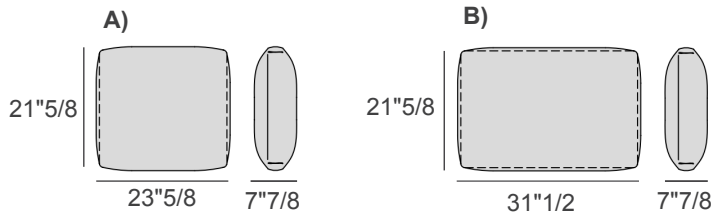

Base & Frame Details: Metal.

Ronny

Dimensions

- A) 116"1/2W x 60"1/4D x 33"7/8H
- B) 140"1/8W x 60"1/4D x 33"7/8H
- C) 105"1/2W x 40"1/2D x 33"7/8H
- D) 129"1/8W x 40"1/2D x 33"7/8H
- E) 146"W x 146"D x 33"7/8H
- F) 169"5/8W x 169"5/8D x 33"7/8H
- G) 146"W x 114"5/8D x 33"7/8H
- H) 169"5/8W x 130"3/8D x 33"7/8H

Seat height: 15"3/4

Armrest height: 26"3/4

Back cushions

A) 23"5/8W x 7"7/8D x 21"5/8H - Cod. 09.0720

B) 31"1/2W x 7"7/8D x 21"5/8H - Cod. 09.0721

Compositions

Ronny

E) 8 back cushions type "A" included