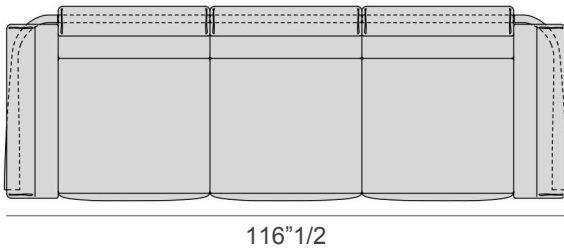

C) 3 back cushions type "A" included