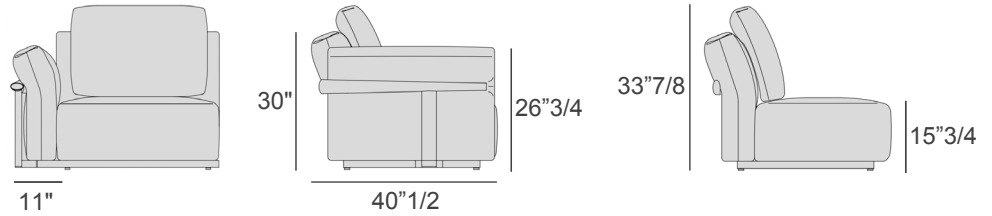

The internal structure is crafted from a one-piece shell in multilayer and solid poplar and fir wood, combined with a system of elastic straps—3" 1/2 wide and positioned parallel to the seat direction—to ensure superior elasticity, stability, and long-lasting comfort. The padding, made of polyurethane foam with differentiated densities, guarantees both structure and softness: firmer at the base for support and layered with low-bearing, highly breathable foam for a plush, inviting feel. It is wrapped in thermo-bonded polyester fiber paired with a white, hypoallergenic cotton liner that ensures breathability and durability. The adjustable recessed feet create a distinctive floating effect, adding lightness to the design and allowing subtle height adjustment.

Base & Frame Details: Metal.

Ronny

Dimensions

- A) 85"W x 40"1/2D x 33"7/8H
- B) 100"3/4W x 40"1/2D x 33"7/8H
- C) 116"1/2W x 40"1/2D x 33"7/8H
- D) 140"1/8W x 40"1/2D x 33"7/8H

Seat height: 15"3/4
Armrest height: 26"3/4