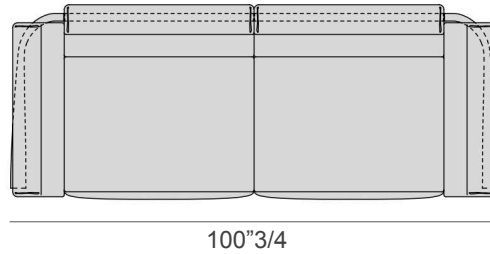

B) 2 back cushions type "B" included