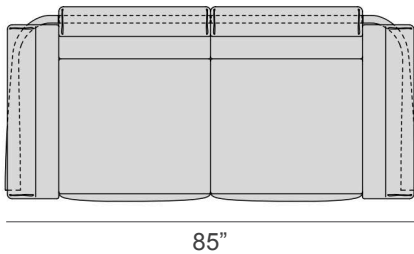

A) 2 back cushions type "A" included