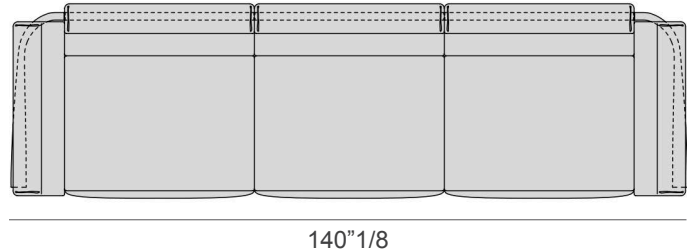

The internal structure is crafted from a one-piece shell in multilayer and solid poplar and fir wood, combined with a system of elastic straps—3" 1/2 wide and positioned parallel to the seat direction—to ensure superior elasticity, stability, and long-lasting comfort. The padding, made of polyurethane foam with differentiated densities, guarantees both structure and softness: firmer at the base for support and layered with low-bearing, highly breathable foam for a plush, inviting feel. It is wrapped in thermo-bonded polyester fiber paired with a white, hypoallergenic cotton liner that ensures breathability and durability. The adjustable recessed feet create a distinctive floating effect, adding lightness to the design and allowing subtle height adjustment.

Base & Frame Details: Metal.

Ronny

Dimensions

- A) 85"W x 40"1/2D x 33"7/8H
- B) 100"3/4W x 40"1/2D x 33"7/8H
- C) 116"1/2W x 40"1/2D x 33"7/8H
- D) 140"1/8W x 40"1/2D x 33"7/8H

Seat height: 15"3/4
Armrest height: 26"3/4

A) 2 back cushions type "A" included

B) 2 back cushions type "B" included

C) 3 back cushions type "A" included

D) 3 back cushions type "B" included

Back cushions

- A) 23"5/8W x 7"7/8D x 21"5/8H - Cod. 09.0720
- B) 31"1/2W x 7"7/8D x 21"5/8H - Cod. 09.0721