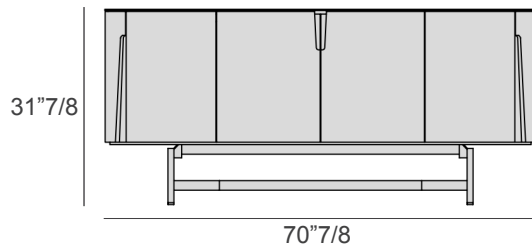

The sideboard features four hinged doors, revealing three internal compartments equipped with clear glass shelves that combine practical storage with visual transparency. The top surface, available in wood or marble in the finishes of the collection, enhances the piece's material richness and versatility.

Finishes & Materials

Top: Wood or Marble.

Frame: Walnut or Ash wood.

Handles & Base: Metal.

Internal Shelves: 3/8" thick glass.

Please note: Marble tops are always supplied with polyester matt protection. They are also available in natural glossy finish with oil-water repellent protection on demand and without any surcharges (except for Brown Emperador Dark & Sahara Noir)

Tylsa

Dimensions

A) 70"7/8W x 21"5/8D x 31"7/8H - Cod. Tylsa 180

B) 94"1/2W x 21"5/8D x 31"7/8H - Cod. Tylsa 240

A)

B)