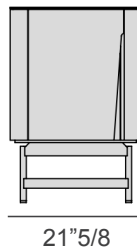

Finishes & Materials

Top: Wood or Marble.

Frame: Walnut or Ash wood.

Handles & Base: Metal.

Internal Shelves: 3/8" thick glass.

Please note: Marble tops are always supplied with polyester matt protection. They are also available in natural glossy finish with oil-water repellent protection on demand and without any surcharges (except for Brown Emperador Dark & Sahara Noir)

Tylsa

Dimensions

A) 70"7/8W x 21"5/8D x 31"7/8H - Cod. Tylsa 180

B) 94"1/2W x 21"5/8D x 31"7/8H - Cod. Tylsa 240

A)

B)