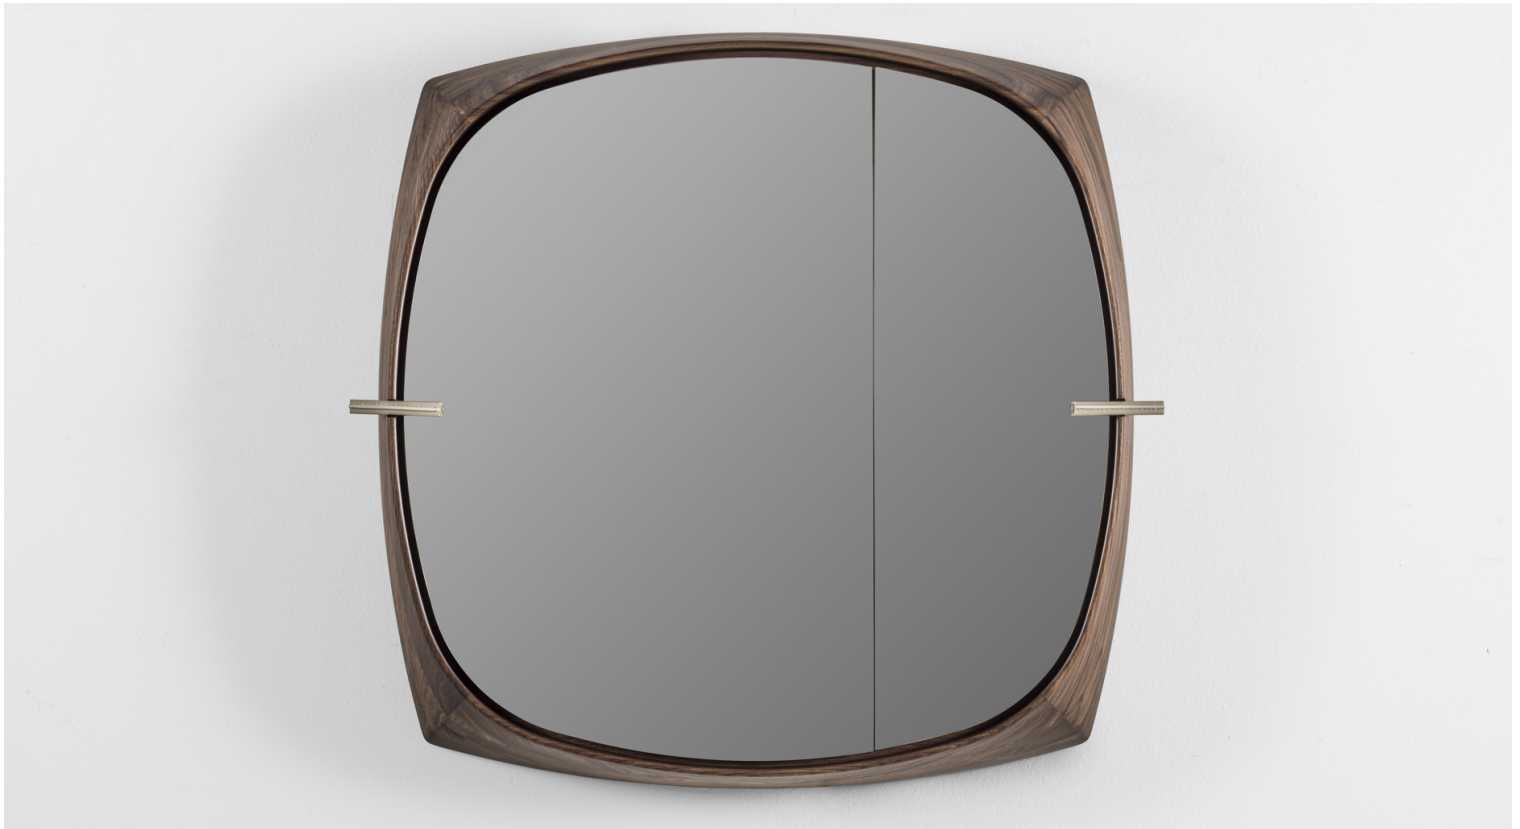

Vico

Design: David Dolcini

Description

This luxury wall mirror with integrated storage redefines the concept of functional beauty, merging sculptural design with practical elegance. The frame, crafted in solid Canaletta walnut, reveals Porada's exceptional Italian craftsmanship and attention to material detail. Two asymmetrical doors open to a refined interior featuring smoked glass shelves, ideal for displaying designer accessories, decorative objects, or small luxury home accents. The metal handles, finished in Champagne and upholstered in Cuoietto Sabbia leather, add a sophisticated tactile contrast, while the integrated LED lighting with opening sensor subtly enhances both the ambiance and visibility within. This piece combines form, function, and refinement, serving as a statement furnishing accessory for modern and elegant interiors.
Made in Italy.

Finishes & Materials

Frame: Solid wood.

Inner Shelves: Glass.

Handles: Metal and Leather.

Vico

Dimensions

A) 35"3/8W x 34"1/4H x 7"1/2D - Cod. Vico 87

B) 35"3/8W x 61"7/8H x 7"1/2D - Cod. Vico 157