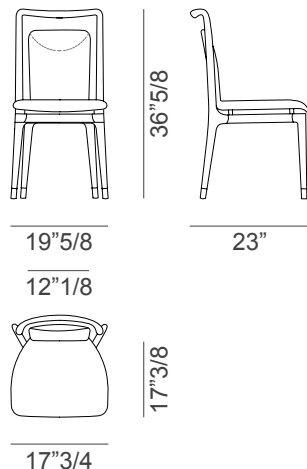

### Description

Chair and armchair with structure in solid ash wood. Upholstered in fabrics or leathers as per collection. Made in Italy.

### Dimensions

**Chair:** 19"5/8W x 23"D x 36"5/8H  
**Armchair:** 23"W x 23"D x 36"5/8H

Chair

Armchair