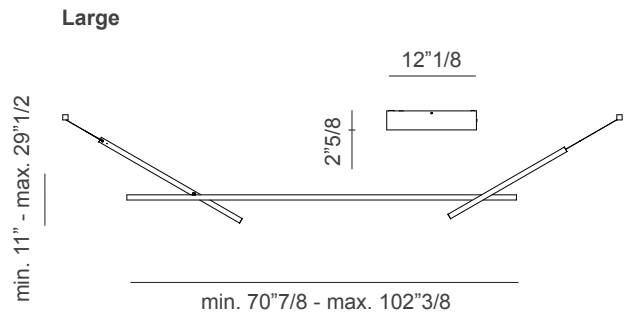

Light Source:

Small: LED module 40W, 2700K, CRI 90. Dimmable. UL Approved.

Large: LED module 75W, 2700K, CRI 90. Dimmable. UL Approved.

Across

Dimensions

Small: min. 40"1/8 max. 23"5/8W x min. 9"3/8 max. 24"3/8H

Canopy: 12"1/8W x 2"5/8H

Large: min. 70"7/8 max. 102"3/8W x min. 11" max. 29"1/2H

Possible configurations: