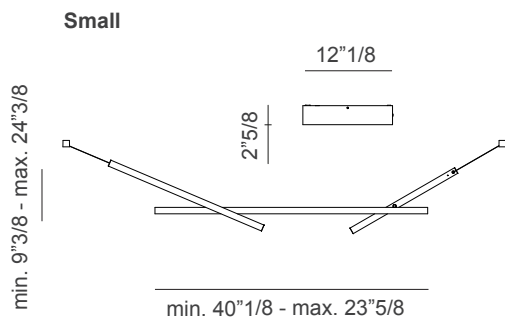

Light Source:

Small: LED module 40W, 2700K, CRI 90. Dimmable. UL Approved.

Large: LED module 75W, 2700K, CRI 90. Dimmable. UL Approved.

Across

Dimensions

Small: min. 40"1/8 max. 23"5/8W x min. 9"3/8 max. 24"3/8H

Canopy: 12"1/8W x 2"5/8H

Large: min. 70"7/8 max. 102"3/8W x min. 11" max. 29"1/2H

Possible configurations: