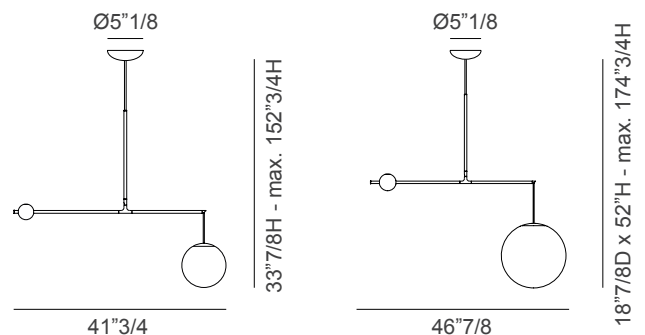

Malamata

Design: Shulab Studio

Description

The Malamata suspension lamp brings sculptural movement and refined innovation to contemporary interiors. Named for the Hebrew expression meaning “up and down,” Malamata is defined by its distinctive adjustable system, allowing the blown-glass diffuser, available in two sphere diameters, to shift effortlessly into multiple positions. With a simple press of the button located above the diffuser, a spring mechanism releases, letting the spherical counterweight glide smoothly along the steel stem. This intuitive motion enables precise height adjustments, creating perfectly vertical or beautifully tilted compositions.

Dimensions

Small: 41”3/4W x 8”5/8D x 33”7/8H - max. 152”3/4H

Large: 46”7/8W x 18”7/8D x 52”H - max. 174”3/4H

Lampshade Small: Ø8”5/8

Lampshade Large: Ø18”7/8

Canopy: Ø5”1/8 x 1”5/8H

Light Source:

Small: 1x 15w Max E12 LED Bulb. Bulb not included. Dimmable, dimmer included. UL Approved.

Large: 1x 25w Max E26 A19 LED Bulb. Bulb not included. Dimmable, dimmer included. UL Approved.