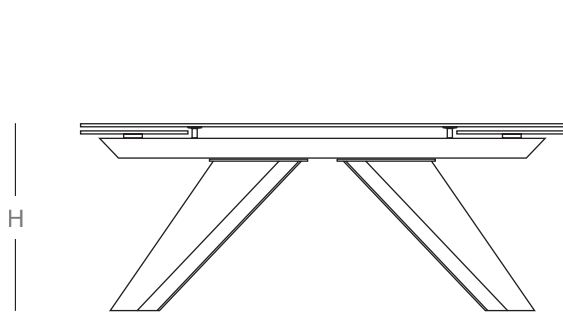

Ant

Design: A. Casati

Description

Extendable dining table, with top and extensions in glass or ceramic. Base and track in painted metal. A very easy patented mechanism to pull out the lateral extensions allows the widening of the top in 31"1/2. Made in Italy.

Ant

Dimensions

	W1	W2	D	H
A:	70"7/8	- 102"3/8W	x 39"3/8D	x 29"1/2H
B:	78"3/4	- 110"1/4W	x 39"3/8D	x 29"1/2H
C:	86"5/8	- 118"1/8W	x 39"3/8D	x 29"1/2H

	W1	W2	D	H
D:	70"7/8	- 102"3/8W	x 43"1/4D	x 29"1/2H
E:	78"3/4	- 110"1/4W	x 43"1/4D	x 29"1/2H
F:	86"5/8	- 118"1/8W	x 43"1/4D	x 29"1/2H

Top shapes available:

Rectangular

Toroidal

Rounded