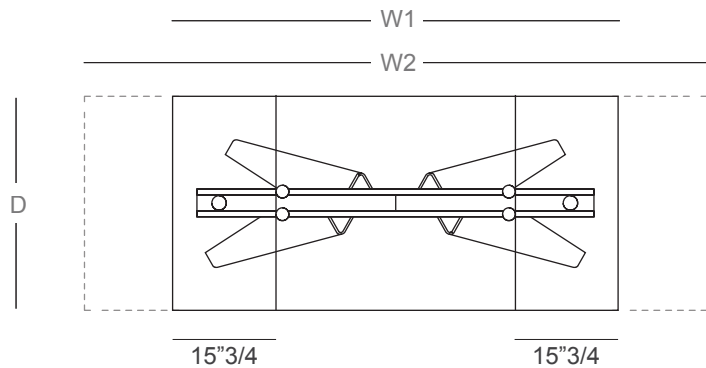

Ant

Design: A. Casati

Description

Extendable dining table, with top and extensions in glass or ceramic. Base and track in painted metal. A very easy patented mechanism to pull out the lateral extensions allows the widening of the top in 31"1/2. Made in Italy.

Ant

Dimensions

	W1	W2	D	H
A:	70"7/8	- 102"3/8W	x 39"3/8D	x 29"1/2H
B:	78"3/4	- 110"1/4W	x 39"3/8D	x 29"1/2H
C:	86"5/8	- 118"1/8W	x 39"3/8D	x 29"1/2H

	W1	W2	D	H
D:	70"7/8	- 102"3/8W	x 43"1/4D	x 29"1/2H
E:	78"3/4	- 110"1/4W	x 43"1/4D	x 29"1/2H
F:	86"5/8	- 118"1/8W	x 43"1/4D	x 29"1/2H