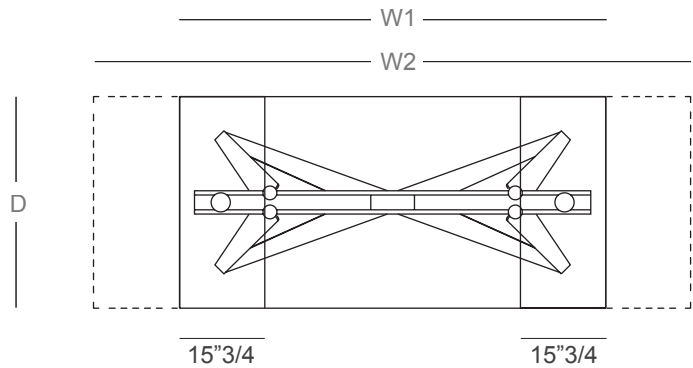

## *Description*

Extendable dining table, with top and extensions in glass or ceramic. Base and track in painted metal. A very easy patented mechanism to pull out the lateral extensions allows the widening of the top in 31"1/2. Made in Italy.

### Dimensions

	W1	W2	D	H
<b>A:</b>	70"7/8	- 102"3/8W	x 39"3/8D	x 29"1/2H
<b>B:</b>	78"3/4	- 110"1/4W	x 39"3/8D	x 29"1/2H
<b>C:</b>	86"5/8	- 118"1/8W	x 39"3/8D	x 29"1/2H

	W1	W2	D	H
<b>D:</b>	70"7/8	- 102"3/8W	x 43"1/4D	x 29"1/2H
<b>E:</b>	78"3/4	- 110"1/4W	x 43"1/4D	x 29"1/2H
<b>F:</b>	86"5/8	- 118"1/8W	x 43"1/4D	x 29"1/2H