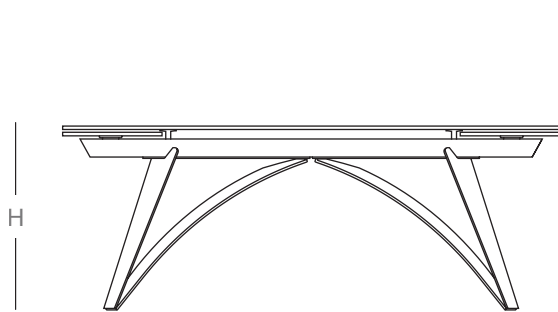

## *Description*

Extendable dining table, with top and extensions in glass or ceramic. Base and track in painted metal. A very easy patented mechanism to pull out the lateral extensions allows the widening of the top in 31"1/2. Made in Italy.

### Dimensions

	W1	W2	D	H
<b>A:</b>	70"7/8	- 102"3/8W	x 39"3/8D	x 29"1/2H
<b>B:</b>	78"3/4	- 110"1/4W	x 39"3/8D	x 29"1/2H
<b>C:</b>	86"5/8	- 118"1/8W	x 39"3/8D	x 29"1/2H

	W1	W2	D	H
<b>D:</b>	70"7/8	- 102"3/8W	x 43"1/4D	x 29"1/2H
<b>E:</b>	78"3/4	- 110"1/4W	x 43"1/4D	x 29"1/2H
<b>F:</b>	86"5/8	- 118"1/8W	x 43"1/4D	x 29"1/2H