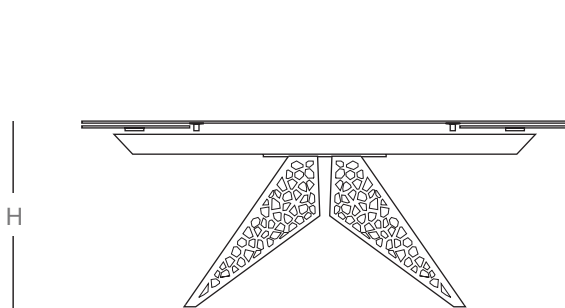

Coliseum

Dimensions

W1   W2   D   H
A: 63" - 94"1/2W x 39"3/8D x 29"1/2H
B: 70"7/8 - 102"3/8W x 39"3/8D x 29"1/2H
C: 78"3/4 - 110"1/4W x 39"3/8D x 29"1/2H
D: 86"5/8 - 118"1/8W x 39"3/8D x 29"1/2H

W1   W2   D   H
E: 63" - 94"1/2W x 43"1/4D x 29"1/2H
F: 70"7/8 - 102"3/8W x 43"1/4D x 29"1/2H
G: 78"3/4 - 110"1/4W x 43"1/4D x 29"1/2H
H: 86"5/8 - 118"1/8W x 43"1/4D x 29"1/2H

Top shapes available: