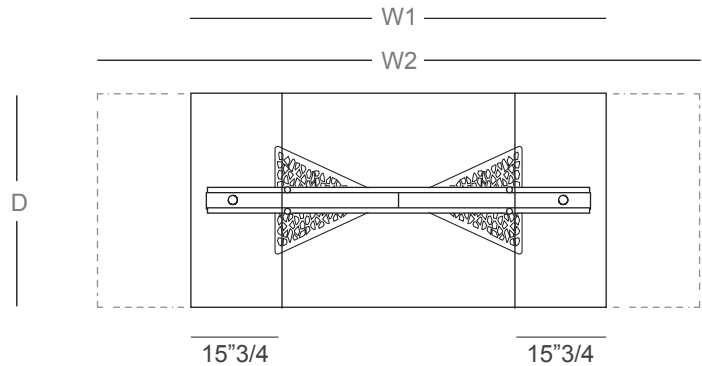

## *Description*

Extendable dining table, with top and extensions in glass or ceramic. Base and track in painted metal. A very easy patented mechanism to pull out the lateral extensions allows the widening of the top in 31"1/2. Made in Italy.

### Dimensions

W1      W2      D      H  
**A:** 63" - 94"1/2W x 39"3/8D x 29"1/2H  
**B:** 70"7/8 - 102"3/8W x 39"3/8D x 29"1/2H  
**C:** 78"3/4 - 110"1/4W x 39"3/8D x 29"1/2H  
**D:** 86"5/8 - 118"1/8W x 39"3/8D x 29"1/2H

W1      W2      D      H  
**E:** 63" - 94"1/2W x 43"1/4D x 29"1/2H  
**F:** 70"7/8 - 102"3/8W x 43"1/4D x 29"1/2H  
**G:** 78"3/4 - 110"1/4W x 43"1/4D x 29"1/2H  
**H:** 86"5/8 - 118"1/8W x 43"1/4D x 29"1/2H