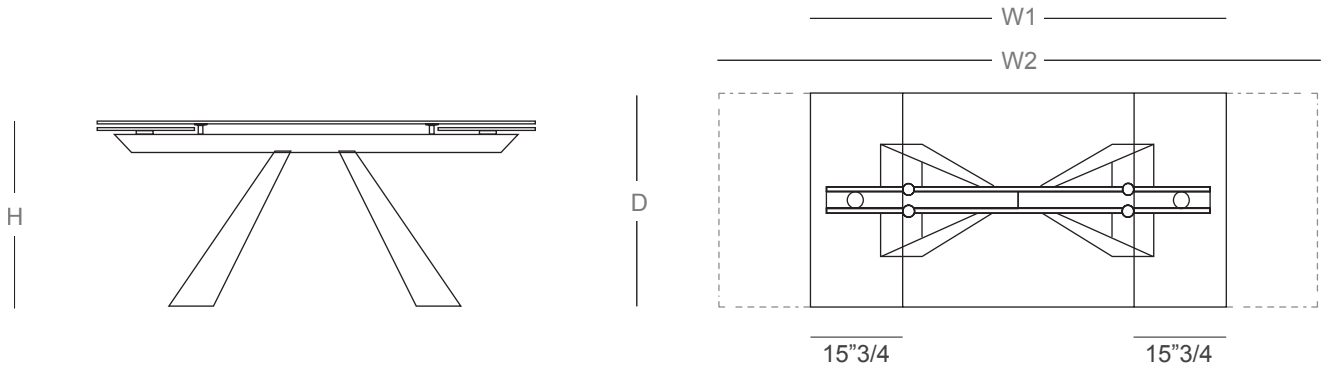

Diapason

Design: A. Casati

Description

Extendable dining table, with top and extensions in glass or ceramic. Base and track in painted metal. A very easy patented mechanism to pull out the lateral extensions allows the widening of the top in 31"1/2. Made in Italy.

Diapason

Dimensions

	W1	W2	D	H
A:	63" - 94"1/2W	x 39"3/8D	x 29"1/2H	
B:	70"7/8 - 102"3/8W	x 39"3/8D	x 29"1/2H	
C:	78"3/4 - 110"1/4W	x 39"3/8D	x 29"1/2H	
D:	86"5/8 - 118"1/8W	x 39"3/8D	x 29"1/2H	

	W1	W2	D	H
E:	63" - 94"1/2W	x 43"1/4D	x 29"1/2H	
F:	70"7/8 - 102"3/8W	x 43"1/4D	x 29"1/2H	
G:	78"3/4 - 110"1/4W	x 43"1/4D	x 29"1/2H	
H:	86"5/8 - 118"1/8W	x 43"1/4D	x 29"1/2H	

Top shapes available:

Rectangular

Toroidal

Rounded