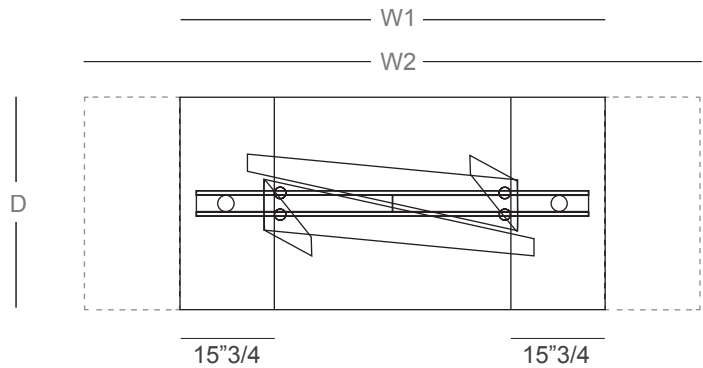

## *Description*

Extendable dining table, with top and extensions in glass or ceramic. Base and track in painted metal. A very easy patented mechanism to pull out the lateral extensions allows the widening of the top in 31"1/2. Made in Italy.

### Dimensions

	W1	W2	D	H
<b>A:</b>	70"7/8	- 102"3/8W	x 39"3/8D	x 29"1/2H
<b>B:</b>	78"3/4	- 110"1/4W	x 39"3/8D	x 29"1/2H
<b>C:</b>	86"5/8	- 118"1/8W	x 39"3/8D	x 29"1/2H

	W1	W2	D	H
<b>D:</b>	70"7/8	- 102"3/8W	x 43"1/4D	x 29"1/2H
<b>E:</b>	78"3/4	- 110"1/4W	x 43"1/4D	x 29"1/2H
<b>F:</b>	86"5/8	- 118"1/8W	x 43"1/4D	x 29"1/2H