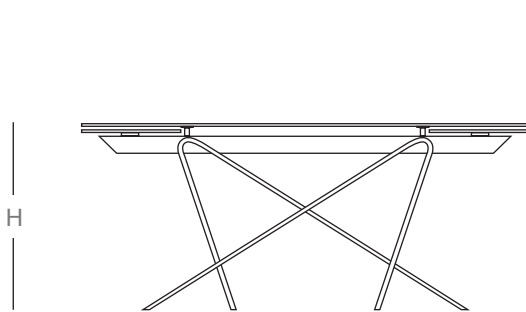

## *Description*

Extendable dining table, with top and extensions in glass or ceramic. Base and track in painted metal. A very easy patented mechanism to pull out the lateral extensions allows the widening of the top in 31"1/2. Made in Italy.

### Dimensions

	W1	W2	D	H
<b>A:</b>	70"7/8	- 102"3/8W	x 39"3/8D	x 29"1/2H
<b>B:</b>	78"3/4	- 110"1/4W	x 39"3/8D	x 29"1/2H
<b>C:</b>	86"5/8	- 118"1/8W	x 39"3/8D	x 29"1/2H

	W1	W2	D	H
<b>D:</b>	70"7/8	- 102"3/8W	x 43"1/4D	x 29"1/2H
<b>E:</b>	78"3/4	- 110"1/4W	x 43"1/4D	x 29"1/2H
<b>F:</b>	86"5/8	- 118"1/8W	x 43"1/4D	x 29"1/2H