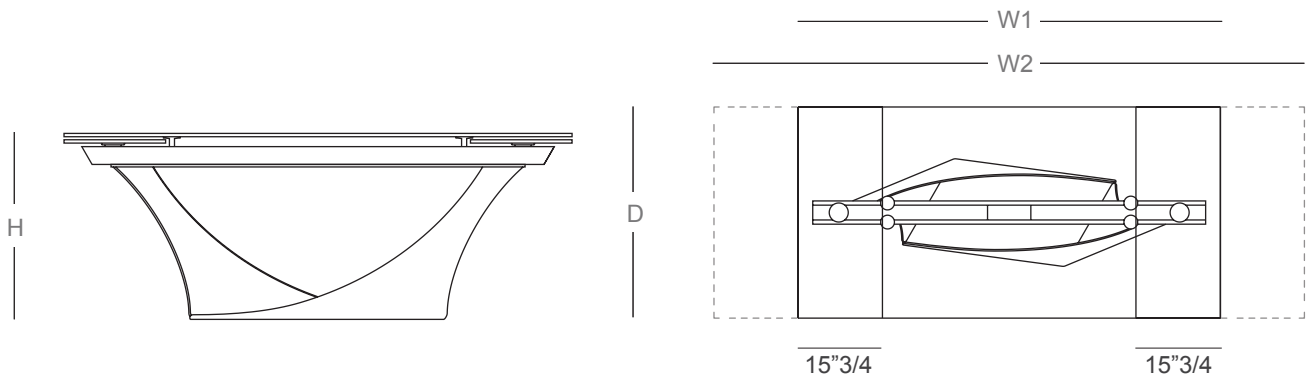

Efesto

Design: A. Casati

Description

Extendable dining table, with top and extensions in glass or ceramic. Base and track in painted metal. A very easy patented mechanism to pull out the lateral extensions allows the widening of the top in 31"1/2. Made in Italy.

Efesto

Dimensions

W1 W2 D H
A: 78"3/4 - 110"1/4W x 39"3/8D x 29"1/2H
B: 86"5/8 - 118"1/8W x 39"3/8D x 29"1/2H

W1 W2 D H
C: 78"3/4 - 110"1/4W x 43"1/4D x 29"1/2H
D: 86"5/8 - 118"1/8W x 43"1/4D x 29"1/2H

Top shapes available: