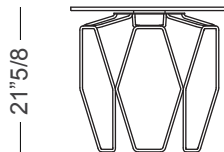

Hive

Design: A. Casati

Description

Side table with ceramic round top and painted or galvanized steel base. Various finishes available. Made in Italy.

Dimensions

Ø23"5/8 x 21"5/8

Ø23"5/8