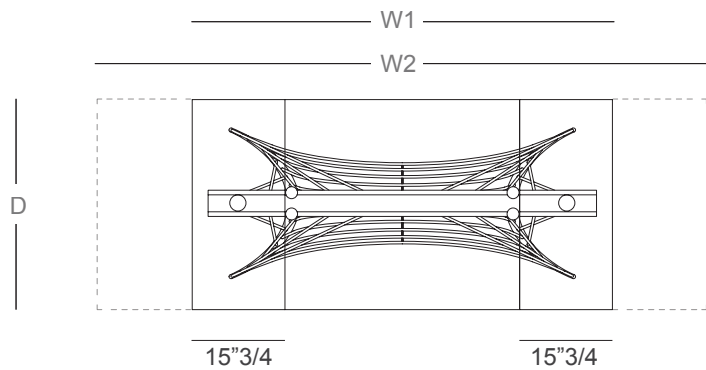

## *Description*

Extendable dining table, with top and extensions in glass or ceramic. Base and track in painted metal. A very easy patented mechanism to pull out the lateral extensions allows the widening of the top in 31"1/2. Made in Italy.

### Dimensions

	W1	W2	D	H
<b>A:</b>	70"7/8	- 102"3/8W	x 39"3/8D	x 29"H
<b>B:</b>	78"3/4	- 110"1/4W	x 39"3/8D	x 29"H
<b>C:</b>	86"5/8	- 118"1/8W	x 39"3/8D	x 29"H

	W1	W2	D	H
<b>D:</b>	70"7/8	- 102"3/8W	x 43"1/4D	x 29"H
<b>E:</b>	78"3/4	- 110"1/4W	x 43"1/4D	x 29"H
<b>F:</b>	86"5/8	- 118"1/8W	x 43"1/4D	x 29"H