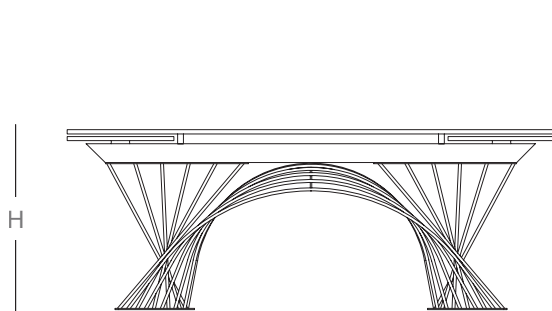

## *Description*

Extendable dining table, with top and extensions in glass or ceramic. Base and track in painted metal. A very easy patented mechanism to pull out the lateral extensions allows the widening of the top in 31"1/2. Made in Italy.

### Dimensions

	W1	W2	D	H
<b>A:</b>	70"7/8	- 102"3/8W	x 39"3/8D	x 29"H
<b>B:</b>	78"3/4	- 110"1/4W	x 39"3/8D	x 29"H
<b>C:</b>	86"5/8	- 118"1/8W	x 39"3/8D	x 29"H

	W1	W2	D	H
<b>D:</b>	70"7/8	- 102"3/8W	x 43"1/4D	x 29"H
<b>E:</b>	78"3/4	- 110"1/4W	x 43"1/4D	x 29"H
<b>F:</b>	86"5/8	- 118"1/8W	x 43"1/4D	x 29"H