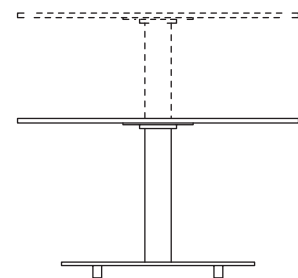

Liftix Round

Design: Naos

Description

Height adjustable coffee table to dining table with round ceramic top. Base available in painted finishes, chrome or satin nickel. Adjustable support available in satin nickel. Made in Italy.

Dimensions

A: Ø29"1/2 x 17"3/4 to 29"1/2H
B: Ø35"3/8 x 17"3/4 to 29"1/2H

A: Ø29"1/2
B: Ø35"3/8

min. 17"3/4
Max. 29"1/2