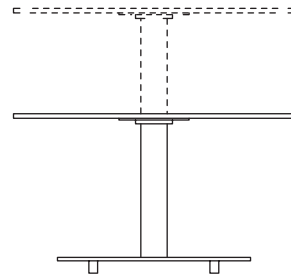

## Description

Height adjustable coffee table to dining table with square ceramic top. Base available in painted finishes, chrome or satin nickel. Adjustable support available in satin nickel. Made in Italy.

## Dimensions

**A:** 29"1/2W x 29"1/2D x 17"3/4 to 29"1/2H  
**B:** 31"1/2W x 31"1/2D x 17"3/4 to 29"1/2H  
**C:** 35"3/8W x 35"3/8D x 17"3/4 to 29"1/2H  
**D:** 43"1/4W x 27"1/2D x 17"3/4 to 29"1/2H

A: 29"1/2 | B: 31"1/2 | C: 35"3/8

A: 29"1/2 | B: 31"1/2 | C: 35"3/8

D: 27"1/2

D: 43"1/4

min. 17"3/4

Max. 29"1/2