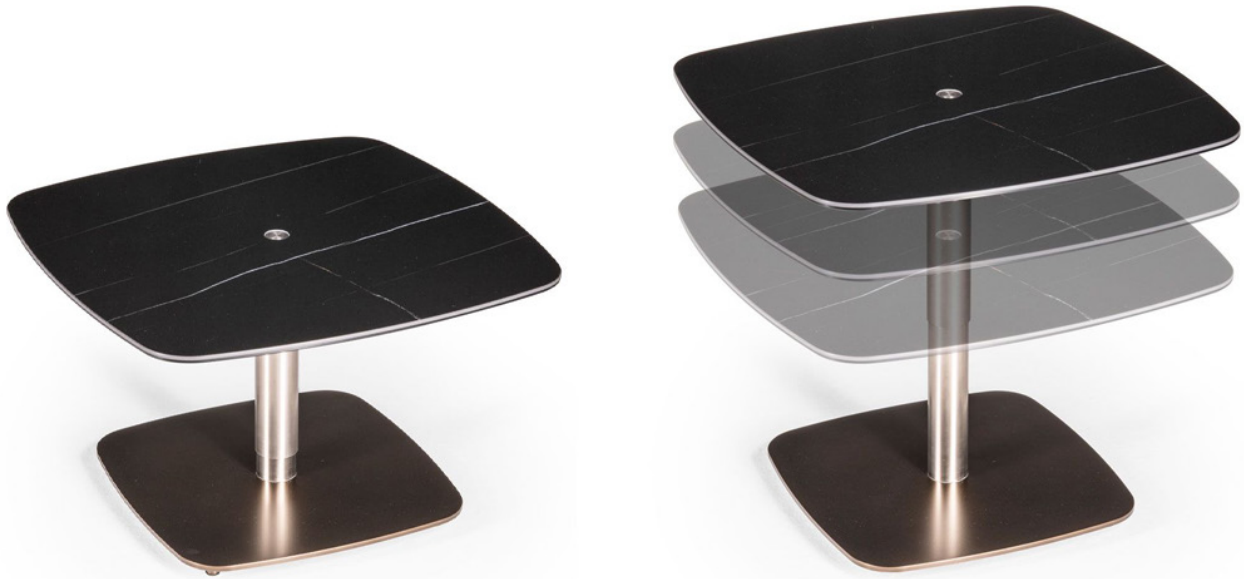

# Liftix Square

*Design: Naos*

## Description

Height adjustable coffee table to dining table with square ceramic top. Base available in painted finishes, chrome or satin nickel. Adjustable support available in satin nickel. Made in Italy.

## Dimensions

**A:** 29"1/2W x 29"1/2D x 17"3/4 to 29"1/2H  
**B:** 31"1/2W x 31"1/2D x 17"3/4 to 29"1/2H  
**C:** 35"3/8W x 35"3/8D x 17"3/4 to 29"1/2H  
**D:** 43"1/4W x 27"1/2D x 17"3/4 to 29"1/2H

A: 29"1/2 | B: 31"1/2 | C: 35"3/8