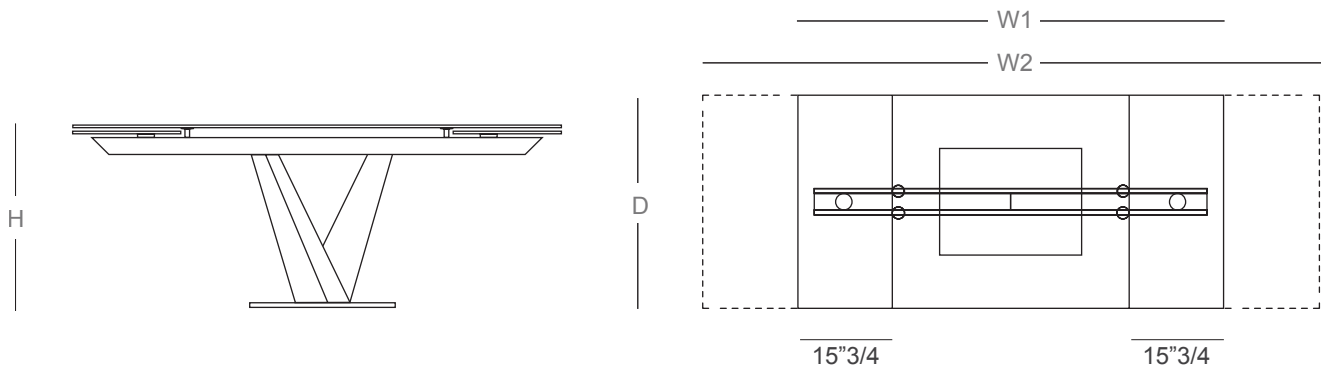

Minosse

Design: Y. Hatano

Description

Extendable dining table, with top and extensions in glass or ceramic. Base and track in painted metal. A very easy patented mechanism to pull out the lateral extensions allows the widening of the top in 31"1/2. Made in Italy.

Minosse

Dimensions

W1 W2 D H

A: 63" - 94"1/2W x 39"3/8D x 29"1/2H

B: 70"7/8 - 102"3/8W x 39"3/8D x 29"1/2H

C: 78"3/4 - 110"1/4W x 39"3/8D x 29"1/2H

Top shapes available:

Rectangular