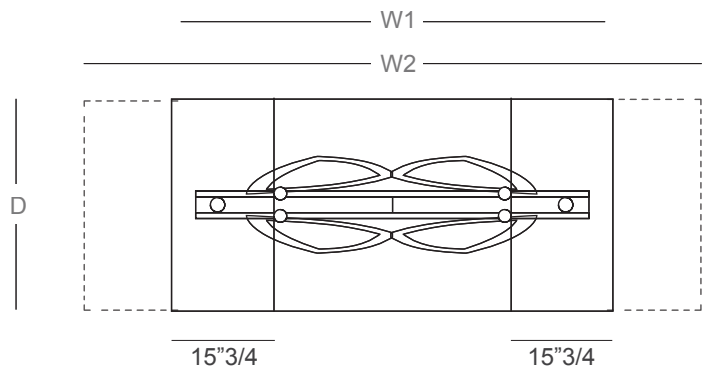

Par Par

Design: D. D'Urbino

Description

Extendable dining table, with top and extensions in glass or ceramic. Base and track in painted metal. A very easy patented mechanism to pull out the lateral extensions allows the widening of the top in 31"1/2. Made in Italy.

Par Par

Dimensions

	W1	W2	D	H
A:	70"7/8	102"3/8W	39"3/8D	29"1/2H
B:	78"3/4	110"1/4W	39"3/8D	29"1/2H
C:	86"5/8	118"1/8W	39"3/8D	29"1/2H

	W1	W2	D	H
D:	70"7/8	102"3/8W	43"1/4D	29"1/2H
E:	78"3/4	110"1/4W	43"1/4D	29"1/2H
F:	86"5/8	118"1/8W	43"1/4D	29"1/2H

Top shapes available:

Rectangular

Toroidal

Rounded