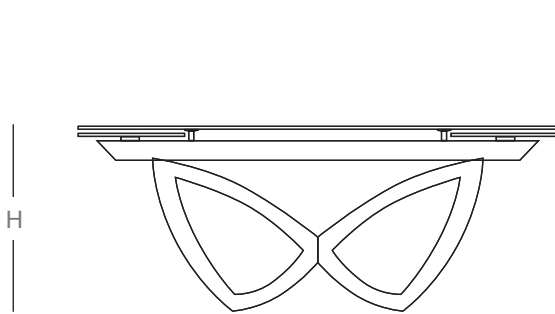

Par Par

Design: D. D'Urbino

Description

Extendable dining table, with top and extensions in glass or ceramic. Base and track in painted metal. A very easy patented mechanism to pull out the lateral extensions allows the widening of the top in 31"1/2. Made in Italy.

Par Par

Dimensions

	W1	W2	D	H
A:	70"7/8	102"3/8W	39"3/8D	29"1/2H
B:	78"3/4	110"1/4W	39"3/8D	29"1/2H
C:	86"5/8	118"1/8W	39"3/8D	29"1/2H

	W1	W2	D	H
D:	70"7/8	102"3/8W	43"1/4D	29"1/2H
E:	78"3/4	110"1/4W	43"1/4D	29"1/2H
F:	86"5/8	118"1/8W	43"1/4D	29"1/2H

Top shapes available:

Rectangular

Toroidal

Rounded