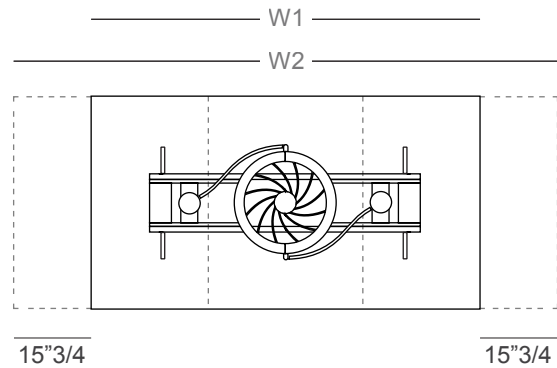

Quasar

Dimensions

W1 W2 D H
A: 78"3/4 - 110"1/4W x 39"3/8D x 29"1/2H - Rectangular top
B: 78"3/4 - 110"1/4W x 43"1/4D x 29"1/2H - Oval top

Top shapes available:

Rectangular

Oval