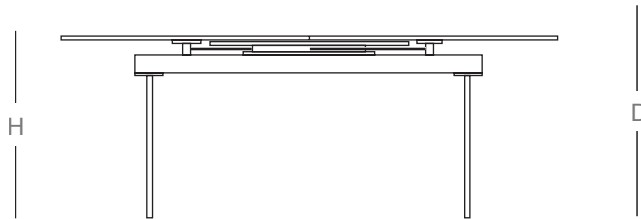

Quasar

Design: D. D'Urbino P. Lomazzi coll. Casati

Description

Extendable dining table with glass or with ceramic tops. Legs in stratified glass. Equipped with a synchronized mechanism for lateral extensions widening and central extension lifting. Available with or without remote control. Made in Italy.

Quasar

Dimensions

W1 W2 D H
A: 78"3/4 - 110"1/4W x 39"3/8D x 29"1/2H - Rectangular top
B: 78"3/4 - 110"1/4W x 43"1/4D x 29"1/2H - Oval top

Top shapes available:

Rectangular

Oval