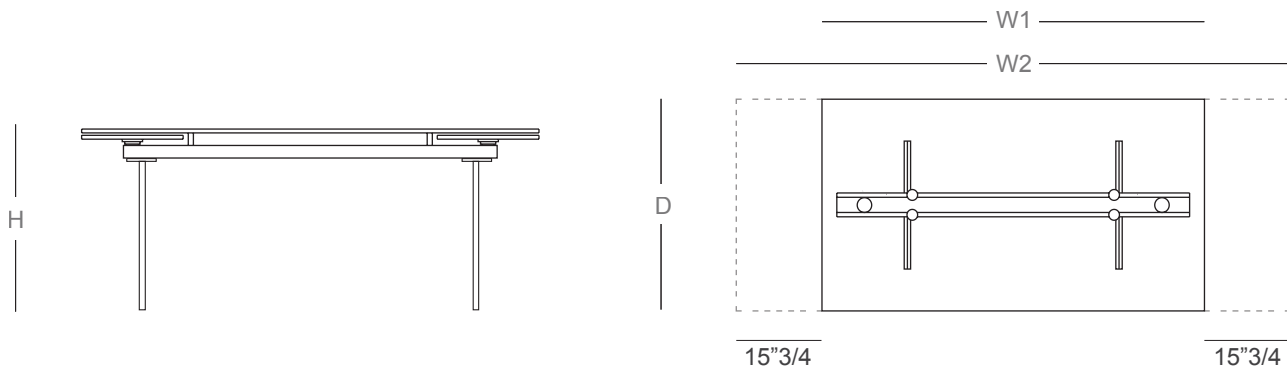

## *Description*

Extendable dining table with top, extensions and legs in glass. Also available with ceramic top. A very easy mechanism in painted metal to pull out the lateral extensions allows the widening of the top in 31"1/2. Made in Italy.

### Dimensions

	W1	W2	D	H
<b>A:</b>	70"7/8	- 102"3/8W	x 39"3/8D	x 29"1/2H
<b>B:</b>	78"3/4	- 110"1/4W	x 39"3/8D	x 29"1/2H
<b>C:</b>	86"5/8	- 118"1/8W	x 39"3/8D	x 29"1/2H

	W1	W2	D	H
<b>D:</b>	70"7/8	- 102"3/8W	x 43"1/4D	x 29"1/2H
<b>E:</b>	78"3/4	- 110"1/4W	x 43"1/4D	x 29"1/2H
<b>F:</b>	86"5/8	- 118"1/8W	x 43"1/4D	x 29"1/2H