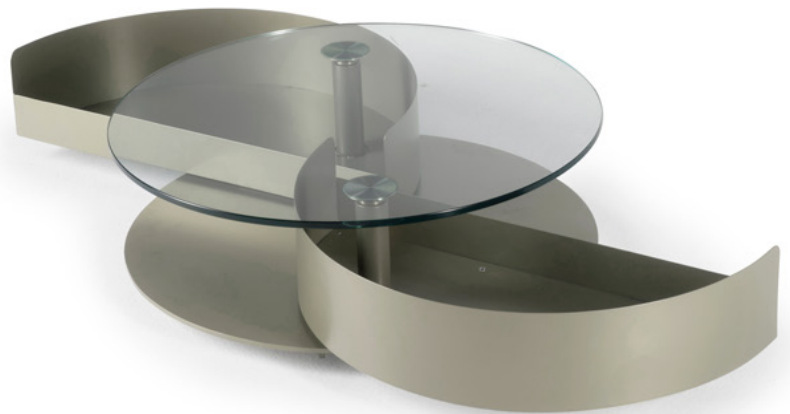

Theta

Design: A. Casati

Description

Extendable round coffee table with ceramic or glass top. Base and 2 drawers available in painted finishings. Equipped with a mechanism for the synchronized opening of the drawers. Made in Italy.

Dimensions

Closed: Ø31"1/2 x 10"1/4H

Opens to: 61"7/8W x 31"1/2D x 10"1/4H