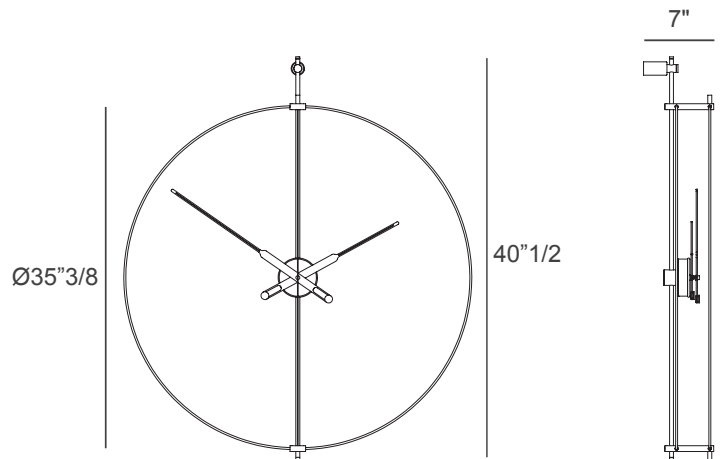

Barcelona

Description

The Barcelona Premium elevates one of Nomon's most celebrated models through a more luxurious and sophisticated material palette. The double fiberglass bezel shines in an elegant polished brass finish—an upgrade that introduces warmth, glamour, and a refined glow to the original minimalist silhouette. This Premium edition highlights Nomon's commitment to craftsmanship, innovation, and enduring style. As part of the Premium Collection, the Barcelona Premium redefines the concept of a designer wall clock, transforming it into a decorative statement piece that seamlessly blends artistic presence with functional precision.

Mechanism: German UTS.

Dimensions

Ø35"3/8 x 40"1/2H x 7"D

Finishes & Materials

Box: Walnut wood.

Hands: Walnut wood and polished brass hands.

Rings: Brass or Black fiberglass.