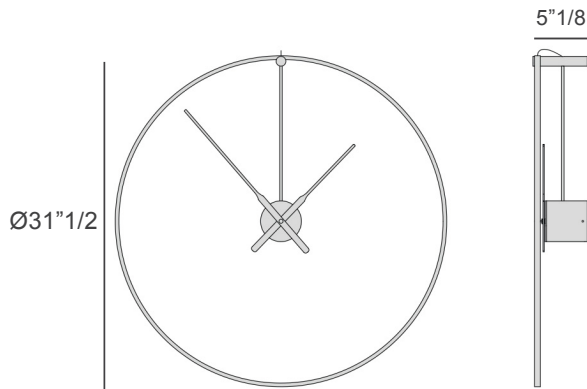

Available in a wall-mounted model, which requires an electrical wall connection, or in a plug-in version.

Finishes & Materials

Structure: Metal.

Ombra

Dimensions

Standard: Ø31"1/2 x 5"1/8D

Mini: Ø21"5/8 x 5"1/8D

Standard wall-mounted

Mini wall-mounted

Standard wall-mounted with plug

Mini wall-mounted with plug