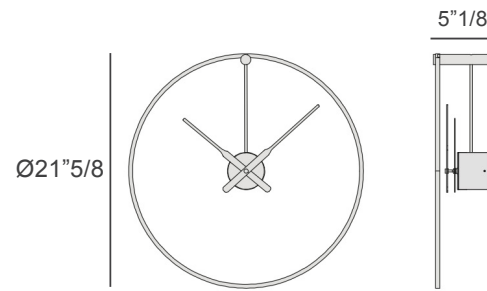

Available in a wall-mounted model, which requires an electrical wall connection, or in a plug-in version.

Finishes & Materials

Structure: Metal.

Ombra

Dimensions

Standard: Ø31"1/2 x 5"1/8D

Mini: Ø21"5/8 x 5"1/8D

Standard wall-mounted

Mini wall-mounted

Standard wall-mounted with plug

Mini wall-mounted with plug