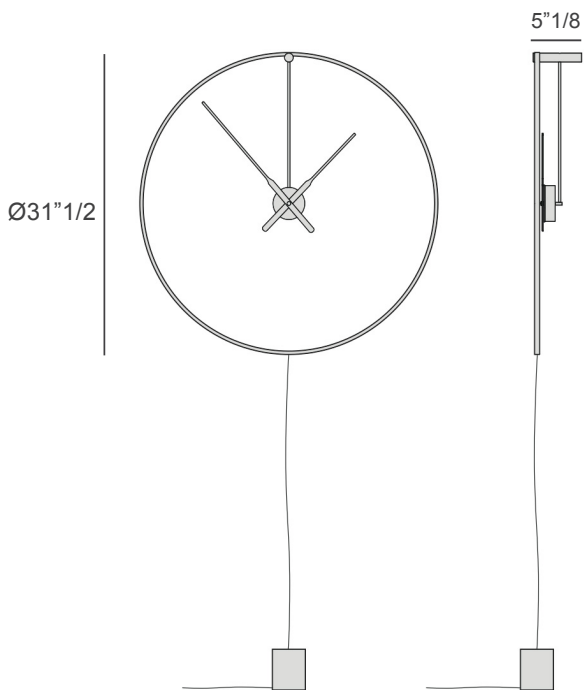

Ombra

Description

Ombra introduces a completely new typology within contemporary design: the lamp clock.

True to the brand's aesthetic language, this piece transcends timekeeping and becomes a sculptural source of atmosphere.

Available in a wall-mounted model, which requires an electrical wall connection, or in a plug-in version.

Finishes & Materials

Structure: Metal.

Ombra

Dimensions

Standard: Ø31"1/2 x 5"1/8D

Mini: Ø21"5/8 x 5"1/8D

Standard wall-mounted

Mini wall-mounted

Standard wall-mounted with plug

Mini wall-mounted with plug