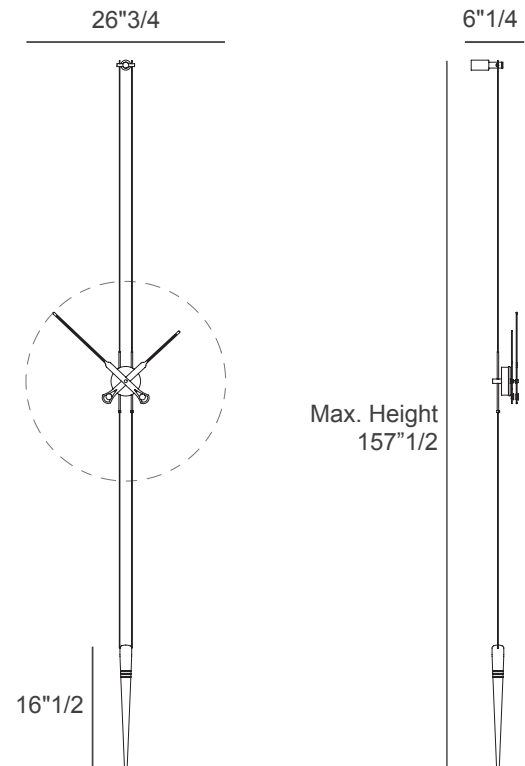

Pendolo

Description

The Péndulo Premium revives the prestige of the historical pendulum clock through an elevated, sophisticated aesthetic.

Designed for wall or ceiling installation, it maintains the iconic verticality of the original model while introducing premium finishes and refined detailing.

This piece appeals to those seeking a distinctive design object that conveys character, craftsmanship, and timeless elegance.

Dimensions

26"3/4W x 157"1/2MaxH x 6"1/4D

Finishes & Materials

Box, Hands & Pendulum: Walnut or Oak Wood.
Details: Brass.